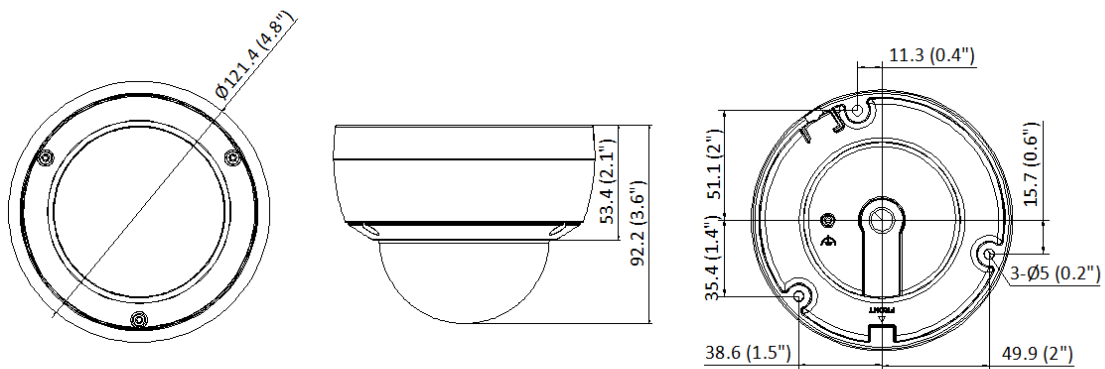

This model has NO SPECIFIC PROTECTION.

Level	Description
Top-level protection	Hikvision products at this level are equipped for use in areas where professional anti-corrosion protection is a must. Typical application scenarios include coastlines, docks, chemical plants, and more.
Moderate protection	Hikvision products at this level are equipped for use in areas with moderate anti-corrosion demands. Typical application scenarios include coastal areas about 2 kilometers (1.24 miles) away from coastlines, as well as areas affected by acid rain.
No specific protection	Hikvision products at this level are equipped for use in areas where no specific anti-corrosion protection is needed.

Dimension

Unit:mm (inch)

Accessory

Optional

DS-1271ZJ-120(Black) Pendant Mount	DS-1280ZJ-DM46 Junction Box	DS-1253ZJ-M Rain Shade	DS-1276ZJ-SUS(Black) Corner Mount	DS-1280ZJ-DM46(Black) Junction Box
DS-1275ZJ-SUS Vertical Pole Mount	DS-1272ZJ-120B Wall Mount	DS-1272ZJ-120 Wall Mount	DS-1276ZJ-SUS Corner Mount	DS-1271ZJ-120 Pendant Mount