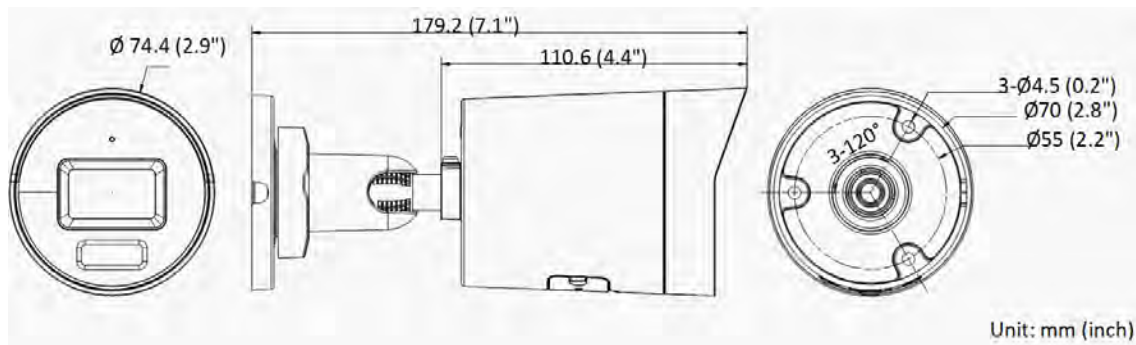

▪ Typical Application

Hikvision products are classified into three levels according to their anti-corrosion performance. Refer to the following description to choose for your using environment.

This model has NO SPECIFIC PROTECTION.

Level	Description
Top-level protection	Hikvision products at this level are equipped for use in areas where professional anti-corrosion protection is a must. Typical application scenarios include coastlines, docks, chemical plants, and more.
Moderate protection	Hikvision products at this level are equipped for use in areas with moderate anti-corrosion demands. Typical application scenarios include coastal areas about 2 kilometers (1.24 miles) away from coastlines, as well as areas affected by acid rain.
No specific protection	Hikvision products at this level are equipped for use in areas where no specific anti-corrosion protection is needed.

▪ Dimension

▪ Accessory

▪ Optional

DS-1280ZJ-XS

Junction Box