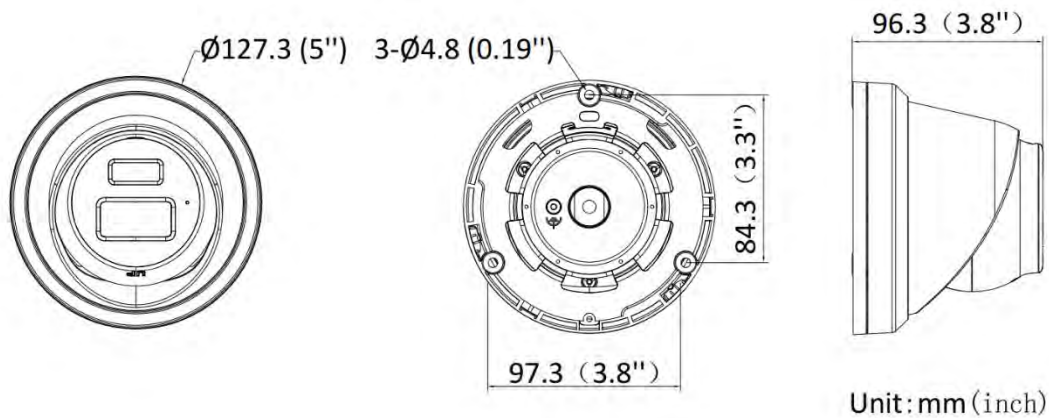

Level	Description
Top-level protection	Hikvision products at this level are equipped for use in areas where professional anti-corrosion protection is a must. Typical application scenarios include coastlines, docks, chemical plants, and more.
Moderate protection	Hikvision products at this level are equipped for use in areas with moderate anti-corrosion demands. Typical application scenarios include coastal areas about 2 kilometers (1.24 miles) away from coastlines, as well as areas affected by acid rain.
No specific protection	Hikvision products at this level are equipped for use in areas where no specific anti-corrosion protection is needed.

▪ Dimension

▪ Accessory

▪ Optional

DS-1271ZJ-130-TRL Pendant Mount	DS-1273ZJ-130B-TRL Wall Mount	DS-1281ZJ-M Inclined Ceiling Mount	DS-1273ZJ-130-TRL Wall Mount	DS-1280ZJ-M Junction Box