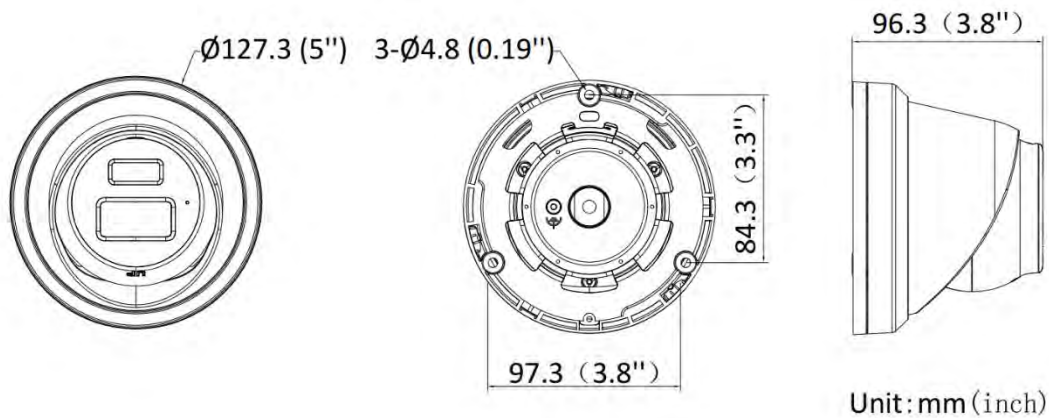

Linkage	Upload to FTP/NAS/memory card, notify surveillance center, send email, trigger recording, trigger capture
<b>Deep Learning Function</b>	
Face Capture	Yes
<b>General</b>	
Power	12 VDC $\pm$ 25%, 0.5 A, max. 6 W, $\varnothing$ 5.5 mm coaxial power plug, reverse polarity protection, PoE: 802.3af, Class 3, 36 V to 57 V, 0.2 A to 0.13 A, max. 7.5 W
Material	Body: aluminum alloy
Dimension	$\varnothing$ 127.3 mm $\times$ 96.3 mm ( $\varnothing$ 5" $\times$ 3.8")
Package Dimension	150 mm $\times$ 150 mm $\times$ 141 mm (5.9" $\times$ 5.9" $\times$ 5.6")
Weight	Approx. 570 g (1.3 lb.)
With Package Weight	Approx. 780 g (1.7 lb.)
Storage Conditions	-30 °C to 60 °C (-22 °F to 140 °F). Humidity 95% or less (non-condensing)
Startup and Operating Conditions	-30 °C to 60 °C (-22 °F to 140 °F). Humidity 95% or less (non-condensing)
Language	33 languages English, Russian, Estonian, Bulgarian, Hungarian, Greek, German, Italian, Czech, Slovak, French, Polish, Dutch, Portuguese, Spanish, Romanian, Danish, Swedish, Norwegian, Finnish, Croatian, Slovenian, Serbian, Turkish, Korean, Traditional Chinese, Thai, Vietnamese, Japanese, Latvian, Lithuanian, Portuguese (Brazil), Ukrainian
General Function	Anti-flicker, heartbeat, mirror, privacy mask, flash log, password reset via email, pixel counter
<b>Approval</b>	
EMC	FCC: 47 CFR Part 15, Subpart B, CE-EMC: EN 55032: 2015, EN 61000-3-2:2019, EN 61000-3-3: 2013+A1:2019, EN 50130-4: 2011 +A1: 2014, KC: KN32: 2015, KN35: 2015
Safety	UL: UL 62368-1, CB: IEC 62368-1: 2014+A11, CE-LVD: EN 62368-1: 2014/A11: 2017
Environment	CE-RoHS: 2011/65/EU, WEEE: 2012/19/EU, Reach: Regulation (EC) No 1907/2006
Protection	IP67: IEC 60529-2013

## ▪ Dimension