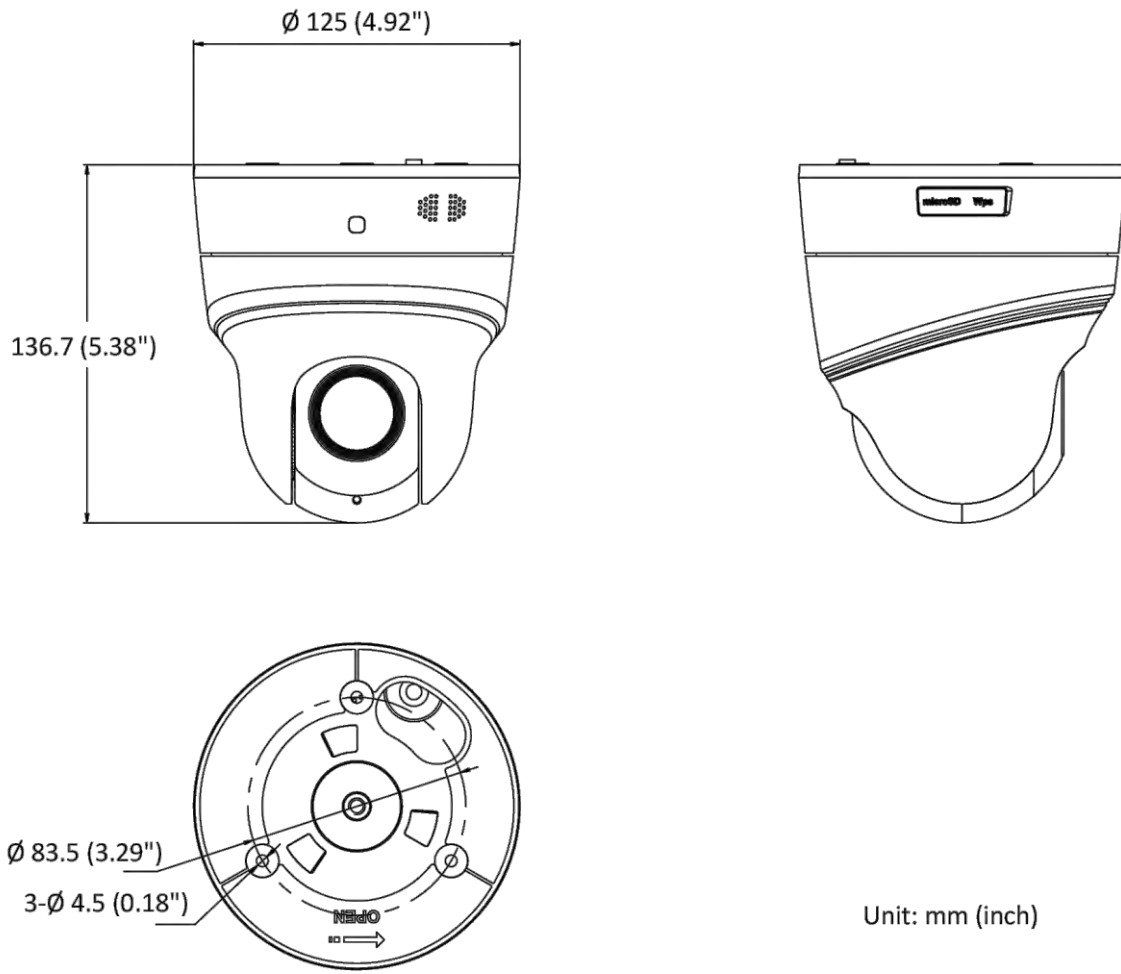

▪ **Dimension**

▪ **Accessory**

▪ **Optional**

DS-1294ZJ