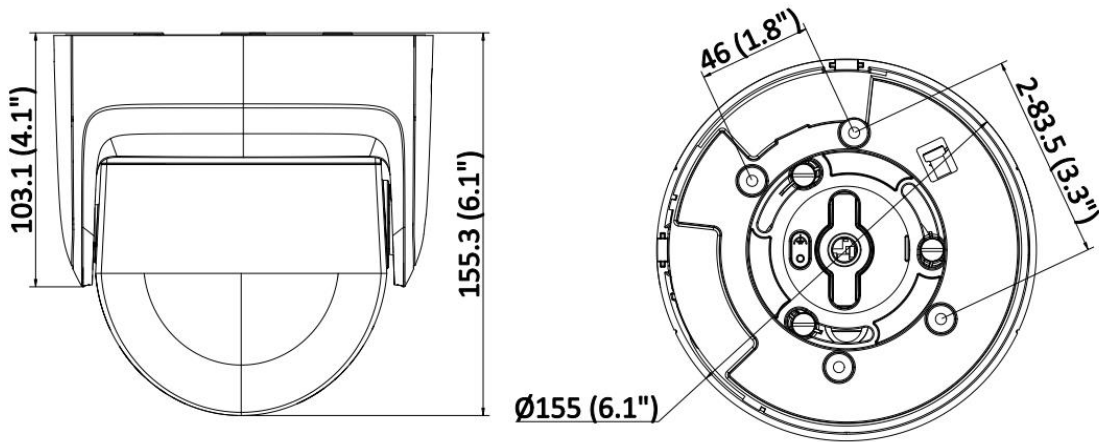

▪ Typical Application

Hikvision products are classified into three levels according to their anti-corrosion performance. Refer to the following description to choose for your using environment.

This model has NO SPECIFIC PROTECTION.

Level	Description
Top-level protection	Hikvision products at this level are equipped for use in areas where professional anti-corrosion protection is a must. Typical application scenarios include coastlines, docks, chemical plants, and more.
Moderate protection	Hikvision products at this level are equipped for use in areas with moderate anti-corrosion demands. Typical application scenarios include coastal areas about 2 kilometers (1.24 miles) away from coastlines, as well as areas affected by acid rain.
No specific protection	Hikvision products at this level are equipped for use in areas where no specific anti-corrosion protection is needed.

▪ Available Model

DS-2CD2387G2P-LSU/SL(4 mm) (C)

DS-2CD2387G2P-LSU/SL(4 mm) (C)/Black

▪ Dimension

Unit:mm (inch)