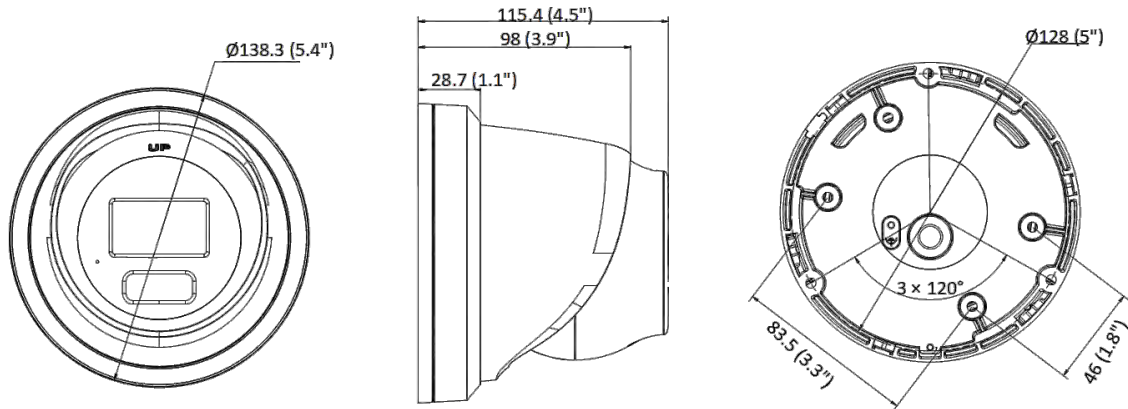

Perimeter Protection	Line crossing, intrusion, region entrance, region exiting Support alarm triggering by specified target types (human and vehicle)
<b>General</b>	
Power	12 VDC $\pm$ 25%, 0.54 A, max. 6.5 W, $\varnothing$ 5.5 mm coaxial power plug, reverse polarity protection, PoE: IEEE 802.3af, Class 3, max. 8 W
Material	Cover: Metal, main body: Metal
Dimension	$\varnothing$ 138.3 mm $\times$ 115.4 mm ( $\varnothing$ 5.4" $\times$ 4.5")
Package Dimension	170 mm $\times$ 170 mm $\times$ 160 mm (6.7" $\times$ 6.7" $\times$ 6.3")
Weight	Approx. 770 g (1.7 lb.)
With Package Weight	Approx. 1040 g (2.3 lb.)
Storage Conditions	-30 °C to 60 °C (-22 °F to 140 °F). Humidity 95% or less (non-condensing)
Startup and Operating Conditions	-30 °C to 60 °C (-22 °F to 140 °F). Humidity 95% or less (non-condensing)
General Function	Heartbeat, mirror, password reset via email, pixel counter, anti-banding
Language	33 languages: English, Russian, Estonian, Bulgarian, Hungarian, Greek, German, Italian, Czech, Slovak, French, Polish, Dutch, Portuguese, Spanish, Romanian, Danish, Swedish, Norwegian, Finnish, Croatian, Slovenian, Serbian, Turkish, Korean, Traditional Chinese, Thai, Vietnamese, Japanese, Latvian, Lithuanian, Portuguese (Brazil), Ukrainian
<b>Approval</b>	
EMC	CE-EMC: EN 55032: 2015, EN 61000-3-2:2019, EN 61000-3-3: 2013+A1:2019, EN 50130-4: 2011 +A1: 2014, RCM: AS/NZS CISPR 32: 2015, IC: ICES-003: Issue 7, KC: KN32: 2015, KN35: 2015
Safety	UL: UL 62368-1, CB: IEC 62368-1: 2014+A11, CE-LVD: EN 62368-1: 2014/A11: 2017, BIS: IS 13252 (Part 1): 2010/IEC 60950-1: 2005
Environment	CE-RoHS: 2011/65/EU
Protection	IP67: IEC 60529-2013

▪ **Available Model**

- DS-2CD2367G2H-LIU(2.8mm)
- DS-2CD2367G2H-LIU(4mm)
- DS-2CD2367G2H-LI(2.8mm)
- DS-2CD2367G2H-LI(4mm)
- DS-2CD2367G2H-LIU(2.8mm)/Black

▪ **Dimension**

Unit: mm (inch)

▪ **Accessory**