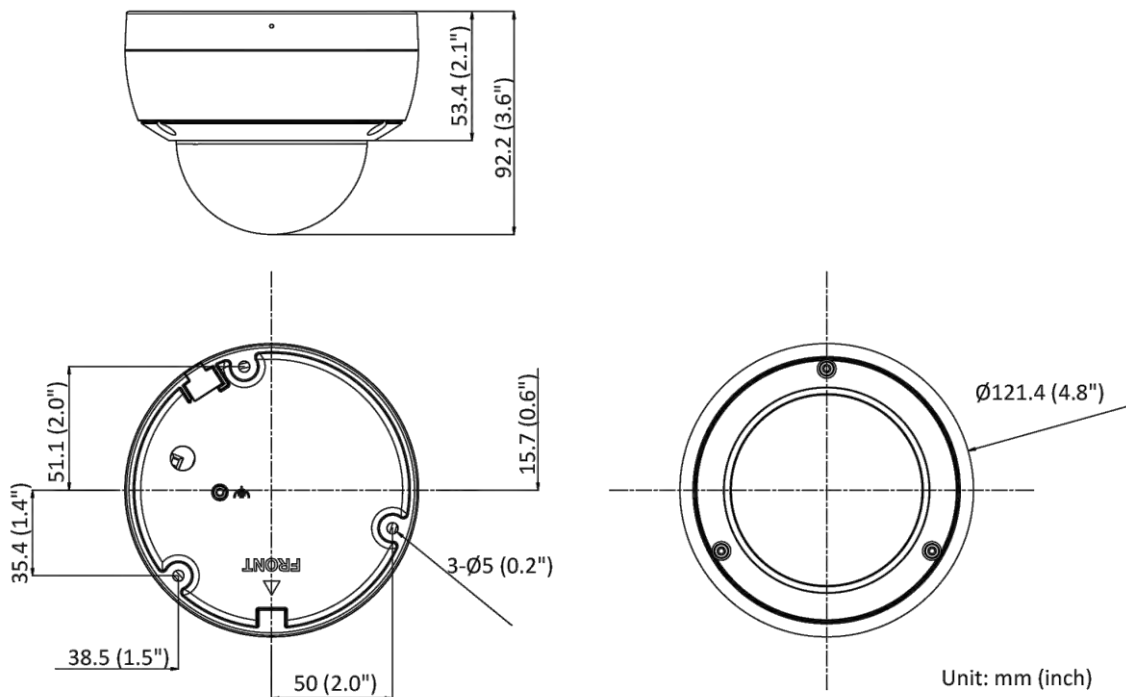

▪ Typical Application

Hikvision products are classified into three levels according to their anti-corrosion performance. Refer to the following description to choose for your using environment.

This model has NO SPECIFIC PROTECTION.

Level	Description
Top-level protection	Hikvision products at this level are equipped for use in areas where professional anti-corrosion protection is a must. Typical application scenarios include coastlines, docks, chemical plants, and more.
Moderate protection	Hikvision products at this level are equipped for use in areas with moderate anti-corrosion demands. Typical application scenarios include coastal areas about 2 kilometers (1.24 miles) away from coastlines, as well as areas affected by acid rain.
No specific protection	Hikvision products at this level are equipped for use in areas where no specific anti-corrosion protection is needed.

▪ Available Model

DS-2CD3186G2-IS (2.8/4/6 mm)

DS-2CD3186G2-ISU (2.8/4/6 mm)

▪ Dimension