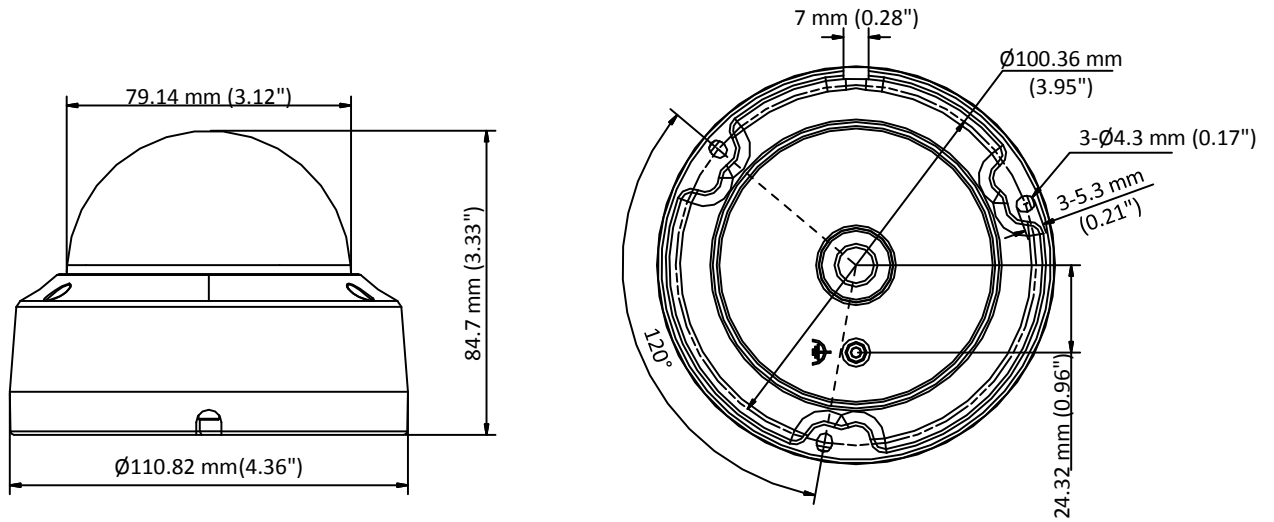

Order Models

DS-2CE56D8T-VPITF

Dimension