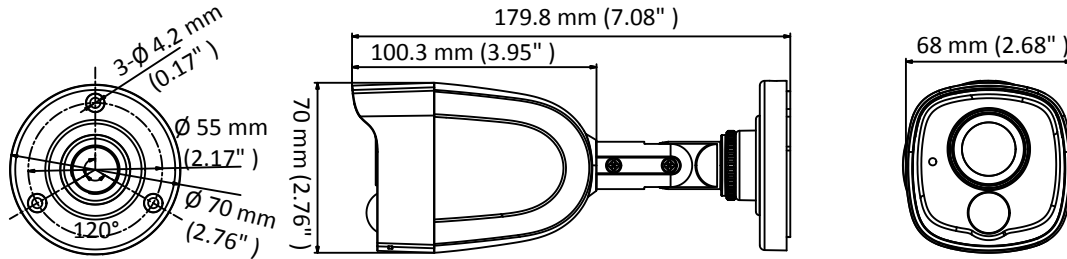

Order Model

DS-2CE11D8T-PIRLO

Dimension