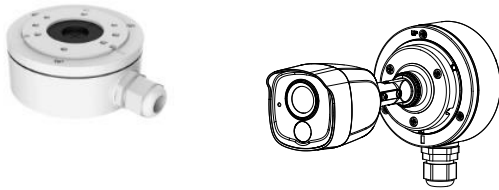

DS-2CE12D8T-PIRLO 2 MP Ultra-Low Light PIR Bullet Camera

Key Feature

- 2 MP CMOS
- Ultra-low light
- 1920 × 1080 resolution
- 2.8 mm, 3.6 mm fixed focal lens
- PIR detection, strobe light alarm, alarm out
- 130 dB true WDR, 3D DNR
- Smart IR, up to 20 m IR distance
- IP67
- HIKVISION-C

Specification

Camera	
Image Sensor	2MP CMOS
Signal System	PAL/NTSC
Frame Rate	PAL: 1080p@25fps NTSC: 1080p@30fps
Resolution	1920 (H) × 1080 (V)
Min. illumination	0.003Lux @ (F1.2,AGC ON), 0 Lux with IR
Shutter Time	PAL: 1/25 s to 1/50, 000 s NTSC: 1/30 s to 1/50, 000 s
Slow Shutter	Max. 16 times
Lens	2.8 mm, 3.6 mm fixed focal lens
Horizontal Field of View	103.5° (2.8 mm), 79.1° (3.6 mm)
Lens Mount	M12
Strobe Light Alarm	Yes
Day & Night	ICR
WDR (Wide Dynamic Range)	≥130 dB
Angle Adjustment	Pan: 0° to 360°, Tilt: 0° to 180°, Rotate: 0° to 360°
Menu	
White Light	Alarm/Lighting/Off
Image Mode	STD/HIGH-SAT
AGC	Yes
Day/Night Mode	Auto/Color/BW (Black and White)
White Balance	Auto/Manual
AE (Auto Exposure) Mode	WDR/BLC/HLC/Global
Privacy Mask	ON/OFF, 4 programmable privacy masks
Motion Detection	4 programmable motion areas
Noise Reduction	3D DNR, 2D DNR
Language	English
Function	Brightness, Sharpness, Mirror, Smart IR
Interface	
Video Output	1 HD analog output
Alarm	1 alarm out
General	
Operating Conditions	-40 °C to 60 °C (-40 °F to 140 °F), humidity: 90% or less (non-condensing)
Power Supply	12 VDC ± 25%
Power Consumption	Max. 3.9 W
Ingress Protection	IP67
Material	Front cover: Metal Main body: Plastic Bracket: Metal
IR Range	Up to 20 m
PIR Angle and Range	Angle: 110°, Range:11 m
White Light Range	Up to 20 m
Communication	HIKVISION-C
Dimensions	88.6 mm × 81.3 mm × 224.7 mm (3.49" × 3.20" × 8.85")
Weight	Approx. 443 g (0.98 lb.)

Order Model

DS-2CE12D8T-PIRLO

Dimension

Accessory

Distributed by
DS-1280ZJ-XS
Junction Box

HIKVISION

Headquarters

No.555 Qianmo Road, Binjiang District,
Hangzhou 310051, China
T +86-571-8807-5998
overseasbusiness@hikvision.com