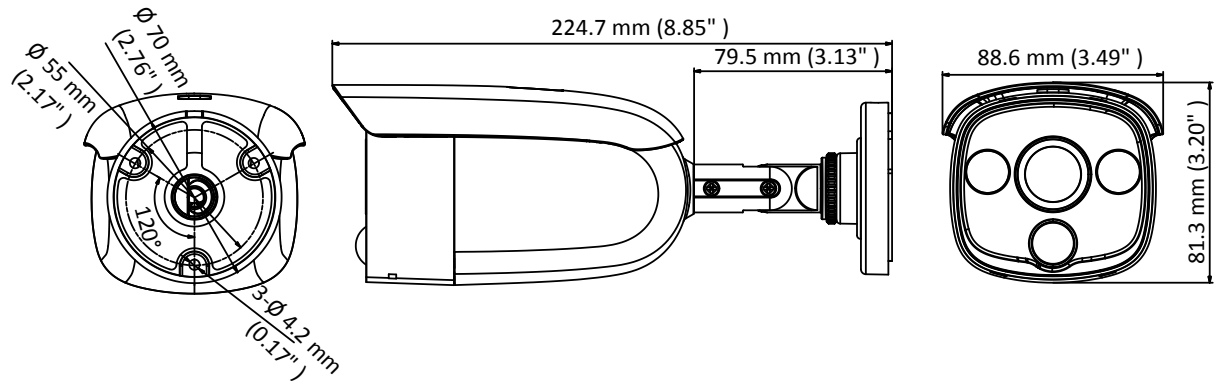

DS-2CE12D8T-PIRLO 2 MP Ultra-Low Light PIR Bullet Camera

Key Feature

- 2 MP CMOS
- Ultra-low light
- 1920 × 1080 resolution
- 2.8 mm, 3.6 mm fixed focal lens
- PIR detection, strobe light alarm, alarm out
- 130 dB true WDR, 3D DNR
- Smart IR, up to 20 m IR distance
- IP67
- HIKVISION-C

Specification

Camera	
Image Sensor	2MP CMOS
Signal System	PAL/NTSC
Frame Rate	PAL: 1080p@25fps NTSC: 1080p@30fps
Resolution	1920 (H) × 1080 (V)
Min. illumination	0.003Lux @ (F1.2,AGC ON), 0 Lux with IR
Shutter Time	PAL: 1/25 s to 1/50, 000 s NTSC: 1/30 s to 1/50, 000 s
Slow Shutter	Max. 16 times
Lens	2.8 mm, 3.6 mm fixed focal lens
Horizontal Field of View	103.5° (2.8 mm), 79.1° (3.6 mm)
Lens Mount	M12
Strobe Light Alarm	Yes
Day & Night	ICR
WDR (Wide Dynamic Range)	≥130 dB
Angle Adjustment	Pan: 0° to 360°, Tilt: 0° to 180°, Rotate: 0° to 360°
Menu	
White Light	Alarm/Lighting/Off
Image Mode	STD/HIGH-SAT
AGC	Yes
Day/Night Mode	Auto/Color/BW (Black and White)
White Balance	Auto/Manual
AE (Auto Exposure) Mode	WDR/BLC/HLC/Global
Privacy Mask	ON/OFF, 4 programmable privacy masks
Motion Detection	4 programmable motion areas
Noise Reduction	3D DNR, 2D DNR
Language	English
Function	Brightness, Sharpness, Mirror, Smart IR
Interface	
Video Output	1 HD analog output
Alarm	1 alarm out
General	
Operating Conditions	-40 °C to 60 °C (-40 °F to 140 °F), humidity: 90% or less (non-condensing)
Power Supply	12 VDC ± 25%
Power Consumption	Max. 3.9 W
Ingress Protection	IP67
Material	Front cover: Metal Main body: Plastic Bracket: Metal
IR Range	Up to 20 m
PIR Angle and Range	Angle: 110°, Range:11 m
White Light Range	Up to 20 m
Communication	HIKVISION-C
Dimensions	88.6 mm × 81.3 mm × 224.7 mm (3.49" × 3.20" × 8.85")
Weight	Approx. 443 g (0.98 lb.)

Order Model

DS-2CE12D8T-PIRLO

Dimension

Accessory

Distributed by
DS-1280ZJ-XS
Junction Box

HIKVISION

Headquarters

No.555 Qianmo Road, Binjiang District,
Hangzhou 310051, China
T +86-571-8807-5998
overseasbusiness@hikvision.com