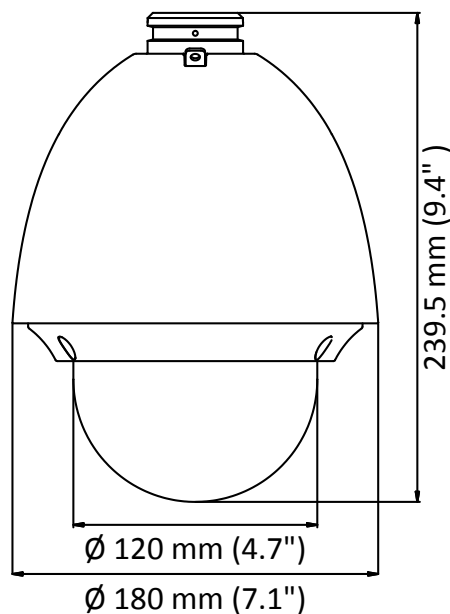

Park Action	Preset/Patrol/Pattern/Pan Scan/Tilt Scan/Panorama Scan/Day Mode/Night Mode/None
PTZ Position Display	ON/OFF
Preset Freezing	Yes
Scheduled Task	Preset/Patrol/Pattern/Pan Scan/Tilt Scan/Panorama Scan/Day Mode/Night Mode/Zero Calibration/None
Input/Output	
Video Output	Switchable TVI/AHD/CVI/CVBS video output, (NTSC or PAL composite, BNC)
Alarm	2 alarm inputs, 1 alarm output
RS-485 Interface	Half-duplex mode Self-adaptive HIKVISION, Pelco-P, Pelco-D protocol
UTC function	UTC protocol (or HIKVISION-C protocol in previous DVR)
General	
Menu Language	English
Power	12 VDC Max. 16 W
Working Temperature	-30° C to 65° C (-22° F to 149° F)
Working Humidity	90% or less
Protection Level	IP66 standard (outdoor dome) TVS 4,000 V lightning protection, surge protection and voltage transient protection
Mounting	Various mounting modes optional
Dimension	Ø 179.4 × 239.5 mm (Ø 7.1" × 9.4")
Weight (approx.)	2 kg (4.41 lb.)

Order Model

DS-2AE4215T-D(E)

Dimension