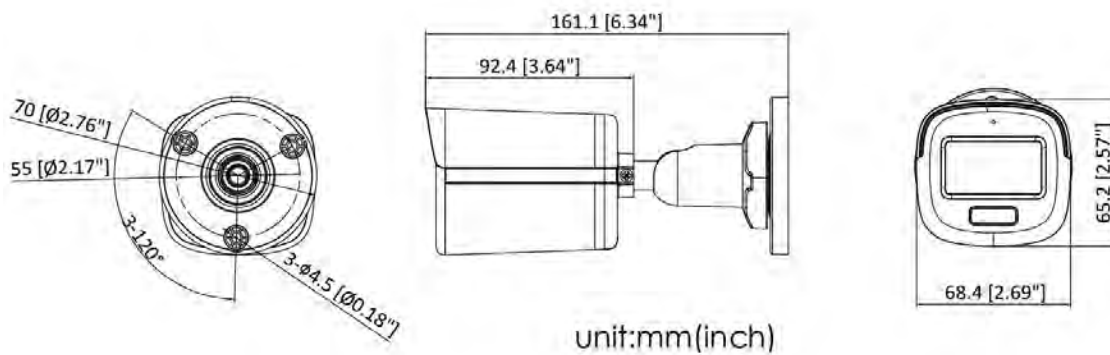

▪ **Available Model**

DS-2CE10DF0T-PFS (2.8/3.6 mm)

▪ **Dimension**

▪ **Accessory**

▪ **Optional**

DS-1280ZJ-XS

Junction Box