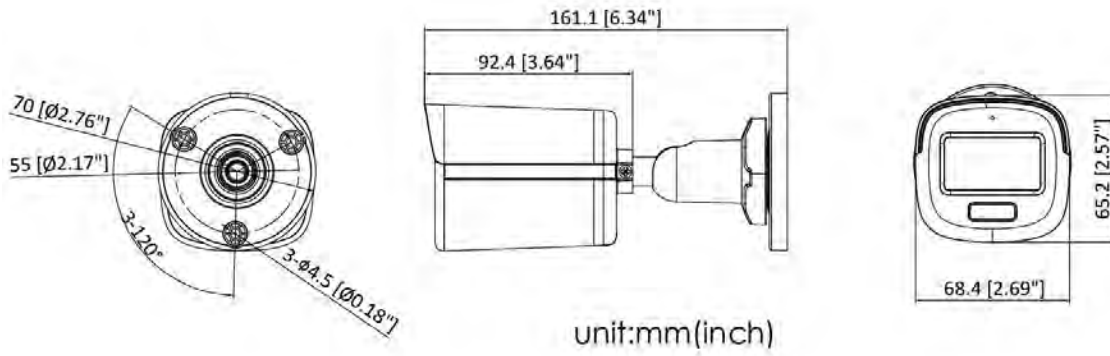

▪ **Available Model**

DS-2CE10DF0T-PFS (2.8/3.6 mm)

▪ **Dimension**

▪ **Accessory**

▪ **Optional**

DS-1280ZJ-XS

Junction Box