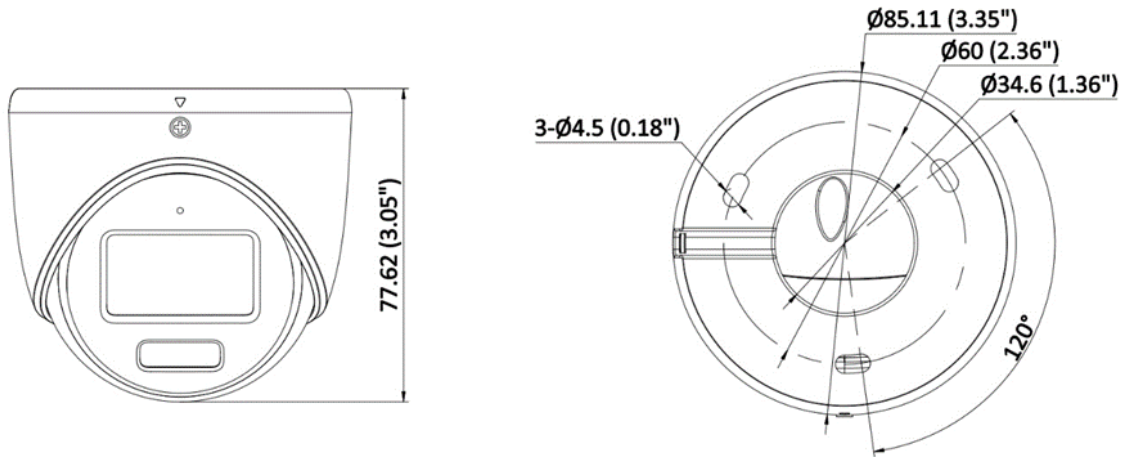

## ▪ Specification

Camera	
Image Sensor	2 MP CMOS
Max. Resolution	1920 (H) × 1080 (V)
Min. Illumination	0.001 Lux @ (F1.0, AGC ON), 0 Lux with white light
Shutter Time	PAL: 1/25 s to 1/50,000 s; NTSC: 1/30 s to 1/50,000 s
Day & Night	ICR
Angle Adjustment	Pan: 0° to 360°, Tilt: 0° to 75°, Rotate: 0° to 360°
Signal System	PAL/NTSC
Lens	
Lens Type	2.8 mm and 3.6 mm fixed focal lens
Focal Length & FOV	2.8 mm, horizontal FOV: 105°, vertical FOV: 56°, diagonal FOV: 126° 3.6 mm, horizontal FOV: 84°, vertical FOV: 46°, diagonal FOV: 98°
Lens Mount	M12
Illuminator	
Supplement Light Type	IR, White Light
Supplement Light Range	IR: Up to 20 m, White Light: Up to 20 m
Smart Supplement Light	Yes
Image	
Image Parameters Switch	STD/HIGH-SAT/HIGHLIGHT
Image Settings	Brightness, Sharpness, Anti-banding, AGC
Frame Rate	TVI: 1080p @25 fps/30 fps CVI: 1080p @25 fps/30 fps AHD: 1080p @25 fps/30 fps CVBS: PAL/NTSC
Day/Night Mode	Auto/Color/BW (Black and White)
Wide Dynamic Range (WDR)	Digital WDR
Noise Reduction	3D DNR/2D DNR
Image Enhancement	DWDR, BLC, HLC, Global
White Balance	Auto, Manual
Interface	
Video Output	Switchable TVI/AHD/CVI/CVBS
General	
Material	Metal
Power	12 VDC ± 25%, max. 2.9 W, *You are recommended to use one power adapter to supply the power for one camera.
Dimension	Ø85.11 mm × 77.62 mm (Ø3.35" × 3.05")
Weight	Approx. 320 g (0.71 lb.)
Operating Condition	-40 °C to 60 °C (-40 °F to 140 °F). Humidity 90% or less (non-condensing)
Communication	HIKVISION-C
Language	English

**Approval**

Protection	IP67
------------	------

▪ **Available Model**

DS-2CE70DF0T-LMFS

▪ **Dimension**

Unit:mm (inch)

▪ **Accessory**

▪ **Optional**