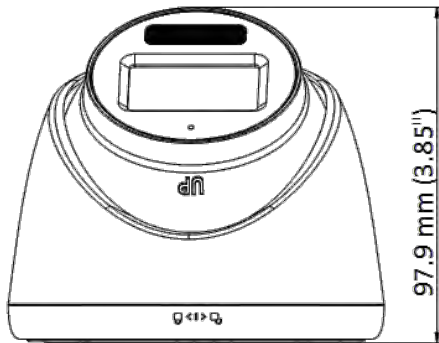

## ▪ Specification

Camera	
Image Sensor	2 MP CMOS
Max. Resolution	1920 (H) × 1080 (V)
Min. Illumination	0.01 Lux @ (F1.6, AGC ON), 0 Lux with IR
Shutter Time	PAL: 1/25 s to 1/50,000 s; NTSC: 1/30 s to 1/50,000 s
Day & Night	ICR
Angle Adjustment	Pan: 0 to 360°, Tilt: 0 to 75°, Rotation: 0 to 360°
Signal System	PAL/NTSC
Lens	
Lens Type	Fixed focal lens, 2.8 mm and 3.6 mm optional
Focal Length & FOV	2.8 mm, horizontal FOV: 100°, vertical FOV: 55°, diagonal FOV: 116° 3.6 mm, horizontal FOV: 80°, vertical FOV: 43°, diagonal FOV: 95°
Lens Mount	M12
Illuminator	
Supplement Light Type	White Light, IR
Supplement Light Range	IR : Up to 40 m White Light : Up to 20 m
Image	
Image Settings	Brightness, Sharpness, Smart IR
Frame Rate	TVI: 1080P@30fps, 1080P@25fps AHD: 1080P@30fps, 1080P@25fps CVI: 1080P@30fps, 1080P@25fps CVBS: PAL/NTSC
Day/Night Mode	Auto/Color/BW (Black and White)
Wide Dynamic Range (WDR)	Digital WDR
Image Enhancement	DWDR/BLC/HLC/Global
White Balance	Auto/Manual
AGC	Yes
Interface	
Video Output	Switchable TVI/AHD/CVI/CVBS
General	
Material	Body: Metal Enclosure: Metal
Dimension	97.9 mm × Ø110 mm (3.85" × Ø4.33")
Weight	Approx. 340 g (0.75 lb.)
Operating Condition	-40 °C to 60 °C (-40 °F to 140 °F). Humidity: 90% or less (non-condensation)
Communication	HIKVISION-C
Language	English
Power Supply	12 VDC ± 25% *You are recommended to use one power adapter to supply the power for one camera.
Consumption	Max. 3.5 W
Approval	
Protection	IP67

▪ **Available Model**

DS-2CE78D0T-LFS(2.8mm)

DS-2CE78D0T-LFS(3.6mm)

▪ **Dimension**

▪ **Accessory**

▪ **Optional**

DS-1281ZJ-S Inclined Ceiling Mount	DS-1280ZJ-S Junction Box	DS-1276ZJ-SUS Corner Mount	DS-1275ZJ-SUS Vertical Pole Mount	DS-1272ZJ-110-TRS Wall Mount
				
				