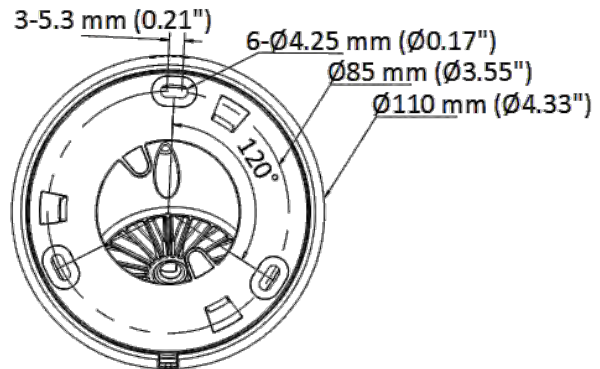

## ▪ Specification

Camera	
Image Sensor	2 MP CMOS
Max. Resolution	1920 (H) × 1080 (V)
Min. Illumination	0.01 Lux @ (F1.6, AGC ON), 0 Lux with IR
Shutter Time	PAL: 1/25 s to 1/50,000 s; NTSC: 1/30 s to 1/50,000 s
Day & Night	ICR
Angle Adjustment	Pan: 0 to 360°, Tilt: 0 to 75°, Rotation: 0 to 360°
Signal System	PAL/NTSC
Lens	
Lens Type	Fixed focal lens, 2.8 mm and 3.6 mm optional
Focal Length & FOV	2.8 mm, horizontal FOV: 100°, vertical FOV: 55°, diagonal FOV: 116° 3.6 mm, horizontal FOV: 80°, vertical FOV: 43°, diagonal FOV: 95°
Lens Mount	M12
Illuminator	
Supplement Light Type	White Light, IR
Supplement Light Range	IR : Up to 40 m White Light : Up to 20 m
Image	
Image Settings	Brightness, Sharpness, Smart IR
Frame Rate	TVI: 1080P@30fps, 1080P@25fps AHD: 1080P@30fps, 1080P@25fps CVI: 1080P@30fps, 1080P@25fps CVBS: PAL/NTSC
Day/Night Mode	Auto/Color/BW (Black and White)
Wide Dynamic Range (WDR)	Digital WDR
Image Enhancement	DWDR/BLC/HLC/Global
White Balance	Auto/Manual
AGC	Yes
Interface	
Video Output	Switchable TVI/AHD/CVI/CVBS
General	
Material	Body: Metal Enclosure: Metal
Dimension	97.9 mm × Ø110 mm (3.85" × Ø4.33")
Weight	Approx. 340 g (0.75 lb.)
Operating Condition	-40 °C to 60 °C (-40 °F to 140 °F). Humidity: 90% or less (non-condensation)
Communication	HIKVISION-C
Language	English
Power Supply	12 VDC ± 25% *You are recommended to use one power adapter to supply the power for one camera.
Consumption	Max. 3.5 W
Approval	
Protection	IP67

▪ **Available Model**

DS-2CE78D0T-LFS(2.8mm)

DS-2CE78D0T-LFS(3.6mm)

▪ **Dimension**

▪ **Accessory**

▪ **Optional**

DS-1281ZJ-S Inclined Ceiling Mount	DS-1280ZJ-S Junction Box	DS-1276ZJ-SUS Corner Mount	DS-1275ZJ-SUS Vertical Pole Mount	DS-1272ZJ-110-TRS Wall Mount
				
				