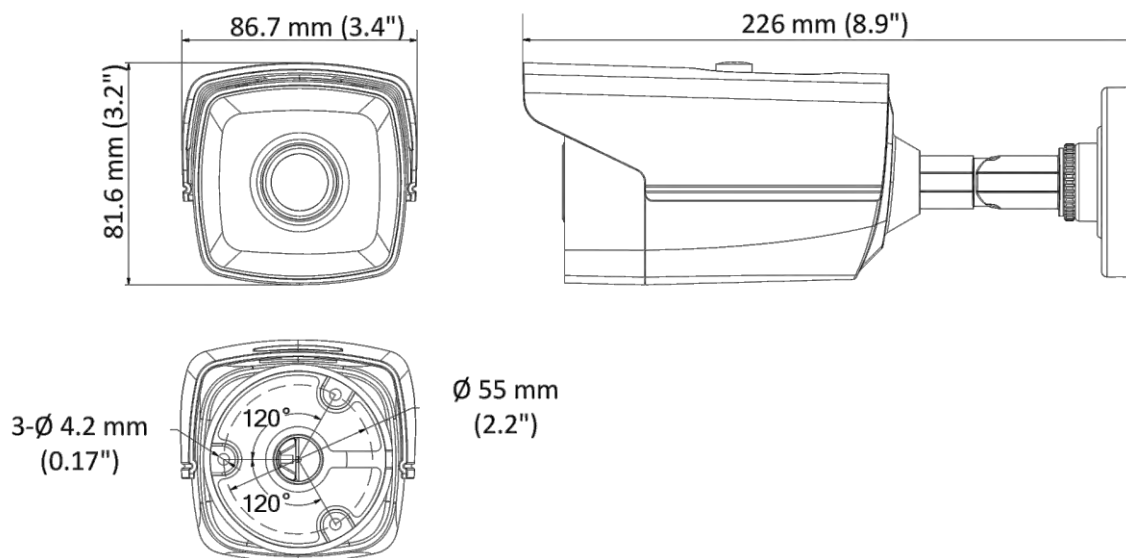

▪ Specification

Camera	
Image Sensor	2 MP CMOS
Max. Resolution	1920 (H) × 1080 (V)
Min. Illumination	Color: 0.005 Lux @ (F2.0, AGC ON), 0 Lux with IR
Shutter Time	PAL: 1/25 s to 1/50,000 s; NTSC: 1/30 s to 1/50,000 s
Day & Night	IR Cut Filter
Angle Adjustment	Pan: 0 to 360°, Tilt: 0 to 180°, Rotation: 0 to 360°
Signal System	PAL/NTSC
Lens	
Lens Type	3.6 mm, 6 mm, 8 mm, 12 mm fixed focal lens
Focal Length & FOV	82.6° (3.6 mm), 54.4° (6 mm), 38° (8 mm), 24.4° (12 mm)
Lens Mount	M12
Illuminator	
Supplement Light Type	IR
Supplement Light Range	Up to 80 m
Smart Supplement Light	Yes
Image	
Image Settings	Brightness, Mirror, Sharpness, AGC
Frame Rate	PAL: 1080p@25fps NTSC: 1080p@30fps
Day/Night Mode	Auto/Color/BW (Black and White)
Wide Dynamic Range (WDR)	≥120 dB
Image Enhancement	BLC
Privacy Mask	4 programmable privacy masks
Noise Reduction	3D DNR
White Balance	Auto/Manual
Interface	
Video Output	1 HD analog output
Built-in Microphone	Yes
Event	
Motion Detection	4 programmable motion areas
General	
Power	12 VDC ±25%/PoC.at, max. 5.8 W
Material	Metal
Dimension	86.7 mm × 81.6 mm × 226 mm (3.41" × 3.23" × 8.67")
Weight	Approx. 680 g (1.5 lb.)
Operating Condition	-40 °C to 60 °C (-40 °F to 140 °F), humidity 90% or less (non-condensing)
Communication	HIKVISION-C
Language	English
Approval	
Protection	IP67

▪ Available Model

DS-2CE16D8T-IT5E(3.6mm)

DS-2CE16D8T-IT5E(6mm)

DS-2CE16D8T-IT5E(8mm)

DS-2CE16D8T-IT5E(12mm)

▪ Dimension**▪ Accessory****▪ Optional****DS-1280ZJ-XS
Junction Box**

Headquarters

No.555 Qianmo Road, Binjiang District,
Hangzhou 310051, China
T +86-571-8807-5998
www.hikvision.com