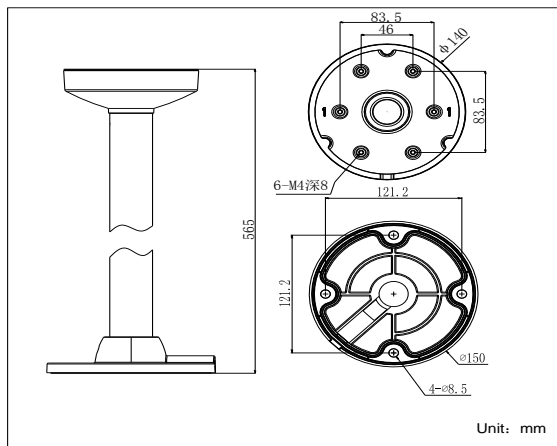

DS-1271ZJ-140

Pendent Mounting Bracket for
Dome Camera

Features:

- Aluminum alloy material with surface spray treatment
- Waterproof design
- Cable hole on bracket makes the feature better
- Design of cap is for convenient wiring

Dimension:

Model Suitable:

DS-2CC51xxP(N)-VP, DS-2CC51xxP(N)-VPIR, DS-2CC51xxP(N)-VPIRH

Order Model:

DS-1271ZJ-140

Parameter:

Model	DS-1271ZJ-140
Parameters	Pendent Mounting Bracket for Dome Camera
Appearance	Hikvision White
Material	Aluminum Alloy
Dimension	Φ 150X56.5mm
Weight	190g

Notice:

- The bracket should be installed on flat wall
- The wall must be capable of supporting over 3 times as much as the total weight of the camera and the mount.
- The maximum load capacity of the bracket is 4.5KG