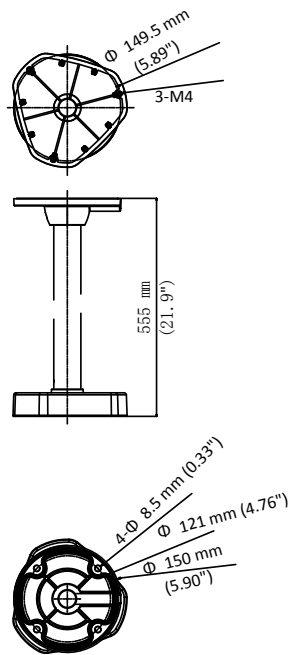

DS-1271ZJ-DM25

Pendant Mounting Bracket for Fisheye Camera

Feature

- Aluminum alloy material with surface spray treatment
- Waterproof design

Dimension

Available Model

DS-1271ZJ-DM25

Parameter

Model	DS-1271ZJ-DM25
Parameters	Pendant Mounting Bracket for Fisheye Camera
Appearance	Hikvision White
Material	Aluminum Alloy
Dimension	Φ 150 mm × 555 mm (5.90" × 21.9")
Weight	1930 g (4.3 lb.)

Note

- The bracket should be installed on the flat surface.
- The waterproof rubber is necessary for the outdoor application.
- The ceiling must be capable of supporting at least 3 times as much as the total weight of the camera and the bracket.
- The bracket's maximum load capacity is 3 KG (6.6 lb.).