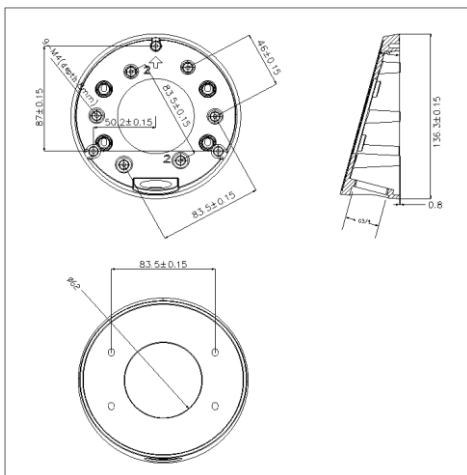

DS-1281ZJ-DM23

Inclined Ceiling Mount Bracket for Dome Camera

Features:

- Aluminum alloy material with surface spray treatment
- Cable hole on bracket makes the feature better

Dimension:

Order Model:

DS-1281ZJ-DM23

Parameter:

Model	DS-1281ZJ-DM23
Parameters	Inclined Ceiling Mount Bracket for Dome Camera
Appearance	Hikvision White
Material	Aluminum Alloy
Dimension	Φ136×48mm
Weight	245g

Notice:

- The bracket should be installed on flat wall
- Waterproof rubber is necessary for outdoor application
- The wall must be capable of supporting over 3 times as much as the total weight of the camera and the mount.
- The maximum load capacity of the bracket is 4.5KG