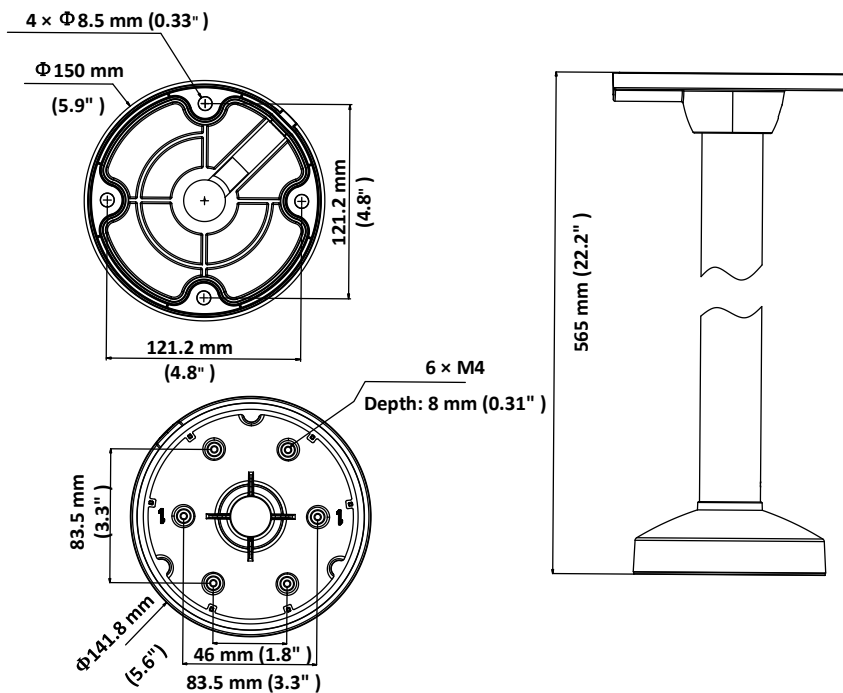

DS-1271ZJ-DM32

Pendant Mounting Bracket for Dome Camera

Features

- Aluminum alloy material with surface spray treatment
- Waterproof design

Dimension

Available Model

DS-1271ZJ-DM32

Parameter

Model	DS-1271ZJ-DM32
Parameters	Pendant Mounting Bracket for Dome Camera
Appearance	Hikvision White
Material	Aluminum Alloy
Dimension	Φ 141.8 mm × 565 mm (5.6" × 22.2")
Weight	650 g (1.4 lb.)

Notes

- The Junction box should be installed on the flat surface.
- Waterproof rubber is necessary for outdoor application.
- The wall must be capable of supporting at least 3 times as much as the total weight of the camera and the bracket.
- The maximum load capacity of the bracket is 3KG (6.6 lb.).