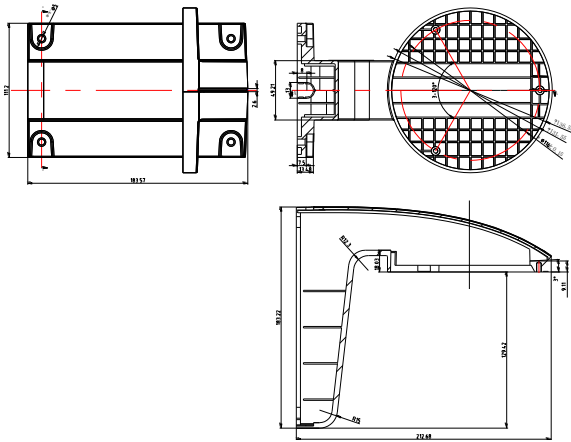

DS-1258ZJ-L

Wall Mount Bracket

Features:

- Good toughness and strength
- Beautiful design with wire outlet hole
- Coordination with small and nice appearance

Dimension:

Order model:

DS-1258ZJ-L

Parameters

Model	DS-1258ZJ-L
Parameters	Wall Mount Bracket
Color	Hik white
Feature	Suitable for dome camera
Material	Plastic
Dimension	136×183×213mm
Weight	260g

Notice:

- Pay attention to the application range when select bracket
- Pay attention to the color matching when select bracket
- The bracket should be installed on flat wall
- The wall must be capable of supporting more than 3 times the total load of the camera and the mount.
- The maximum load capacity of the mount is 2.0KG