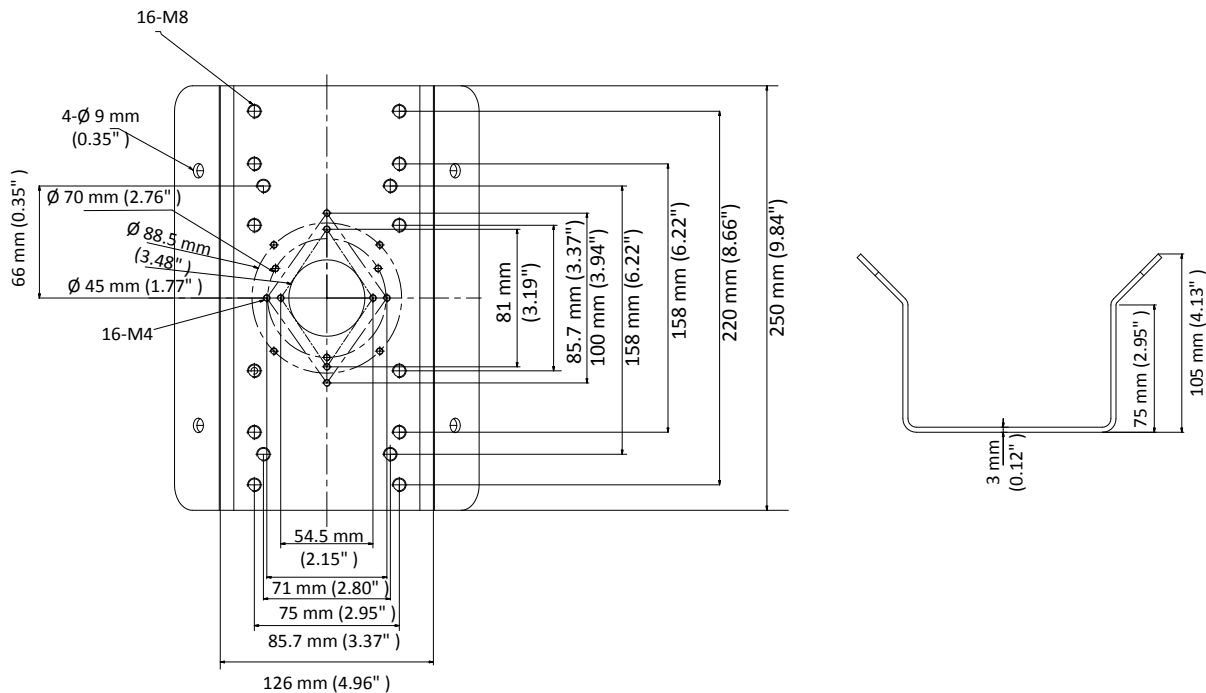

DS-1276ZJ-SUS

Corner Mount

Feature

- Stainless steel with surface spray treatment
- One piece stainless steel formation ensures the reliable structure
- Expand camera's field of view

Dimension

Available Model

DS-1276ZJ-SUS

Parameter

Model	DS-1276ZJ-SUS
Parameters	Corner Mount
Appearance	Hikvision White
Material	Stainless Steel
Dimension	126 mm × 105 mm × 250 mm (4.96" × 4.13" × 9.84")
Weight	1990 g (4.39 lb.)

Note

- The mount should be installed on the flat surface.
- The waterproof rubber is necessary for the outdoor application.
- The wall must be capable of supporting at least 3 times as much as the total weight of the camera, and the mount.
- The mount's maximum load capacity is 10 kg (22 lb.).