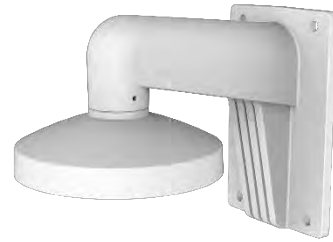

DS-1473ZJ-155

Wall Mount for Dome Camera

Feature

- Aluminum alloy with surface spray treatment
- The cap facilitates the installation
- Waterproof design

Dimension

Available Model

DS-1473ZJ-155

Parameter

Model	DS-1473ZJ-155
Parameters	Wall Mount for Dome Camera
Appearance	Hikvision White
Material	Aluminum Alloy
Dimension	Ø 155 mm × 183.5 mm × 240 mm (6.1" × 7.22" × 9.45")
Weight	650 g (1.4 lb.)

Note

- The mount should be installed on the flat surface.
- The wall must be capable of supporting at least 3 times as much as the total weight of the camera and the mount.
- The mount's maximum load capacity is 3 Kg (6.6 lb.).