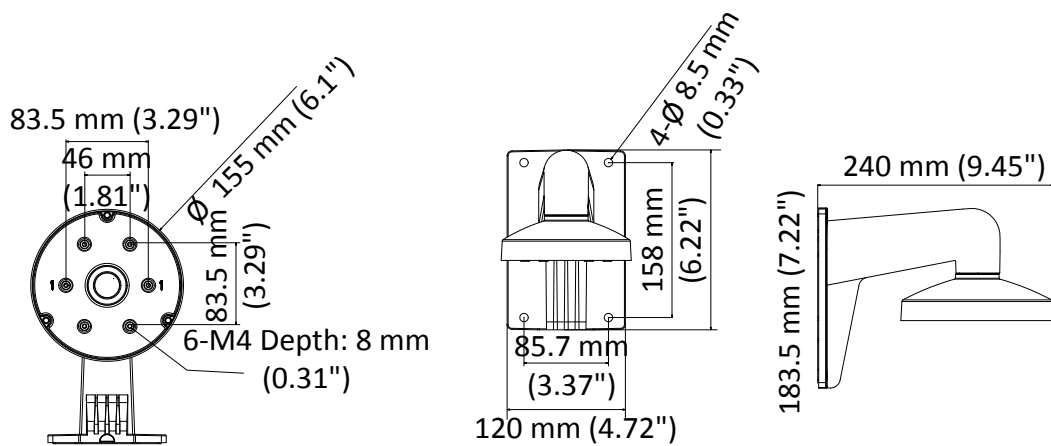

DS-1473ZJ-155

Wall Mount for Dome Camera

Feature

- Aluminum alloy with surface spray treatment
- The cap facilitates the installation
- Waterproof design

Dimension

Available Model

DS-1473ZJ-155

Parameter

Model	DS-1473ZJ-155
Parameters	Wall Mount for Dome Camera
Appearance	Hikvision White
Material	Aluminum Alloy
Dimension	Ø 155 mm × 183.5 mm × 240 mm (6.1" × 7.22" × 9.45")
Weight	650 g (1.4 lb.)

Note

- The mount should be installed on the flat surface.
- The wall must be capable of supporting at least 3 times as much as the total weight of the camera and the mount.
- The mount's maximum load capacity is 3 Kg (6.6 lb.).