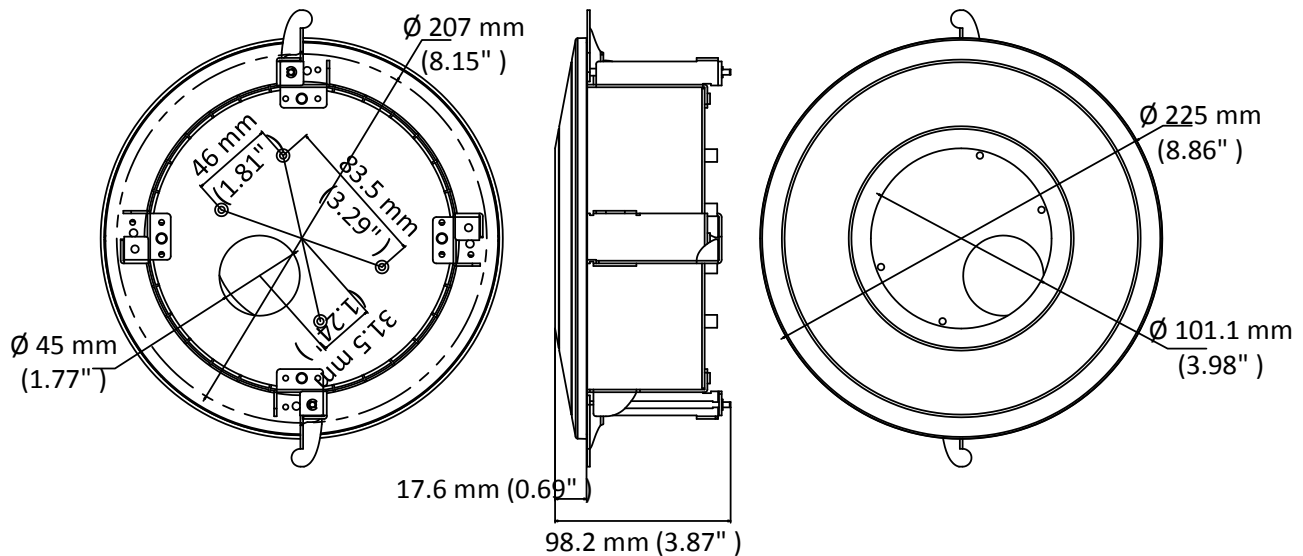

DS-1227ZJ-DM37

In-Ceiling Mount

Features

- Steel and plastic with surface spray treatment
- In-ceiling mount saves installation space

Dimension

Available Model

DS-1227ZJ-DM37

Parameter

| Model | DS-1227ZJ-DM37 |
|------------|--|
| Parameters | In-Ceiling Mount |
| Appearance | Hikvision White |
| Material | Steel and Plastic |
| Dimension | $\varnothing 225 \text{ mm} \times 98.2 \text{ mm}$ (8.86" \times 3.87") |
| Weight | 700 g (1.54 lb.) |