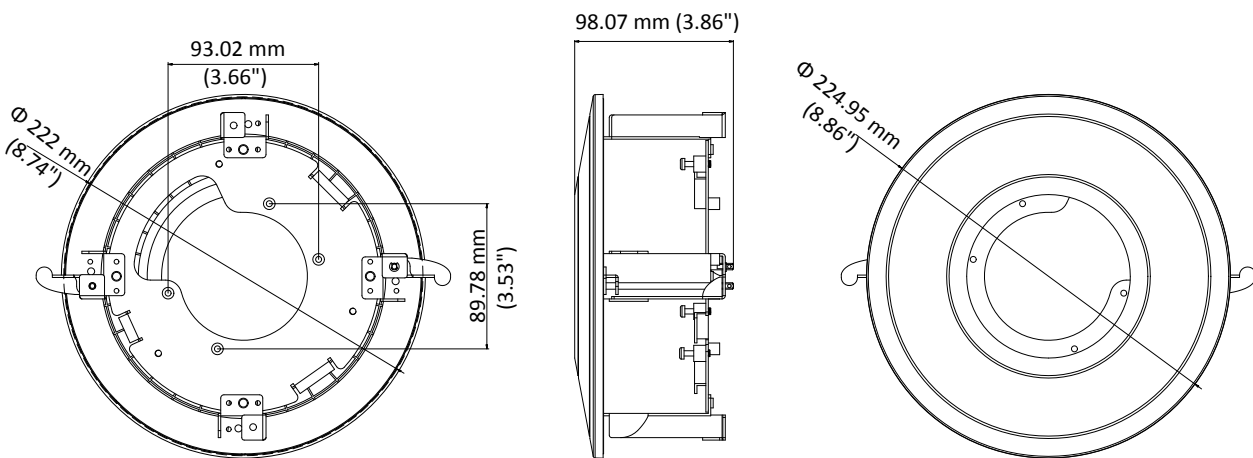

## DS-1227ZJ-DM32

In-Ceiling Mounting Bracket for Dome Camera

### Features

- Steel and plastic material with surface spray treatment
- Magnetic design facilitates dome camera installation
- In-ceiling mounting saves installation space

### Dimension

\*  $\Phi 222$  mm ( $\Phi 8.86$ ") is the diameter for the cable hole on the ceiling.

### Parameters

Model	DS-1227ZJ-DM32
Parameters	In-Ceiling Mounting Bracket for Dome Camera
Appearance	Hikvision White
Material	Steel and Plastic
Dimension	$\Phi 224.95$ mm $\times$ 98.07 mm ( $\Phi 8.86$ " $\times$ 3.86")
Weight	660 g (1.46 lb.)