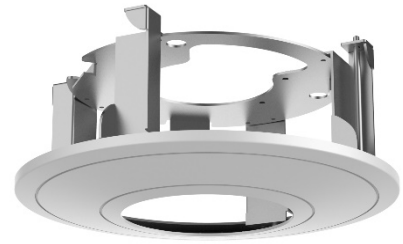

## DS-1227ZJ-DM32

In-Ceiling Mounting Bracket for Dome Camera

### Features

- Steel and plastic material with surface spray treatment
- Magnetic design facilitates dome camera installation
- In-ceiling mounting saves installation space

### Dimension

\*  $\Phi 222$  mm ( $\Phi 8.86$ ") is the diameter for the cable hole on the ceiling.

### Parameters

Model	DS-1227ZJ-DM32
Parameters	In-Ceiling Mounting Bracket for Dome Camera
Appearance	Hikvision White
Material	Steel and Plastic
Dimension	$\Phi 224.95$ mm $\times$ 98.07 mm ( $\Phi 8.86$ " $\times$ 3.86")
Weight	660 g (1.46 lb.)