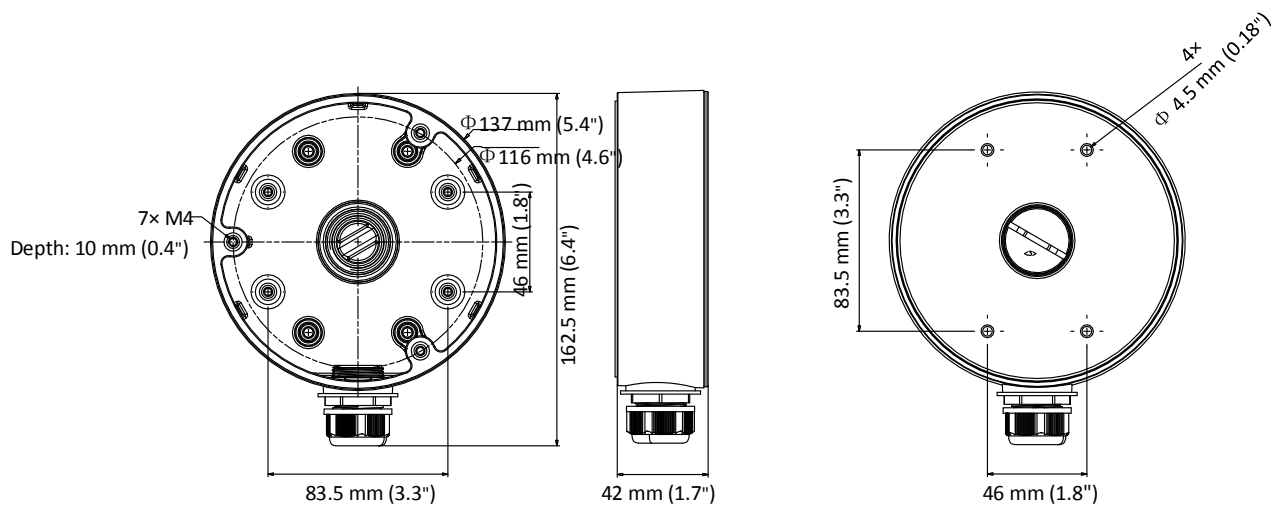

## DS-1280ZJ-DM21

Junction Box for Dome Camera

### Features

- Aluminum alloy material with surface spray treatment
- Side inlet and bottom inlet
- The bottom waterproof cover and the side gland nut are interchangeable
- Waterproof design

### Dimension

### Parameter

Model	DS-1280ZJ-DM21
Parameters	Junction Box for Dome Camera
Appearance	Hikvision White
Material	Aluminum Alloy
Dimension	Φ 137 mm × 42 mm (5.4" × 1.7")
Weight	280 g (0.62 lb.)