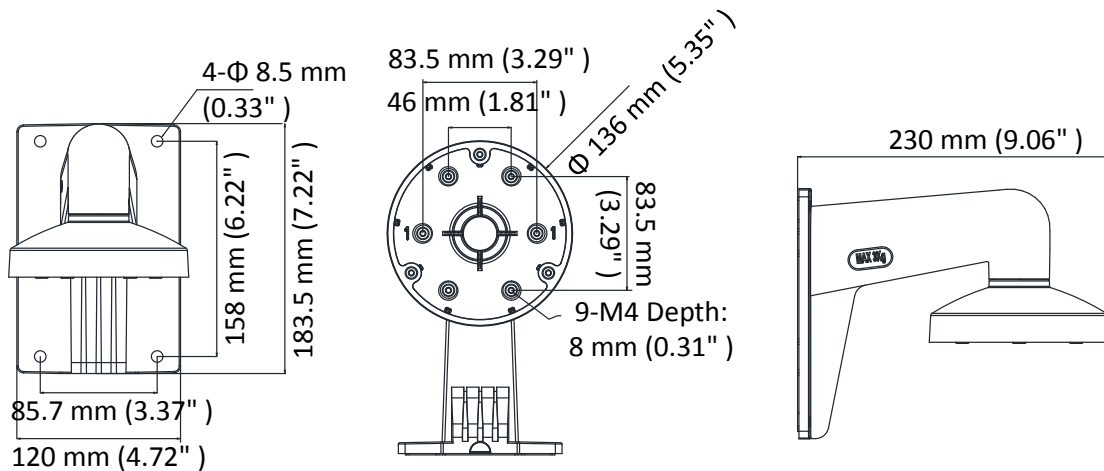

### Wall Mount

#### Dimension

#### Parameter

Model	DS-1473ZJ-135-Black
Parameters	Wall Mount
Appearance	Hikvision Black
Material	Alloy
Dimension	Φ 136 mm × 183.5 mm × 230 mm (Φ 5.35" × 7.22" × 9.06")
Weight	Approx. 300 g (0.66 lb.)

#### Note

- The mount should be installed on a flat surface.
- The waterproof rubber is necessary for the outdoor application.
- The wall should be capable of supporting at least 3 times as much as the total weight of the camera, and the mount.
- The maximum load capacity of the mount is 3 kg (6.6 lb.).