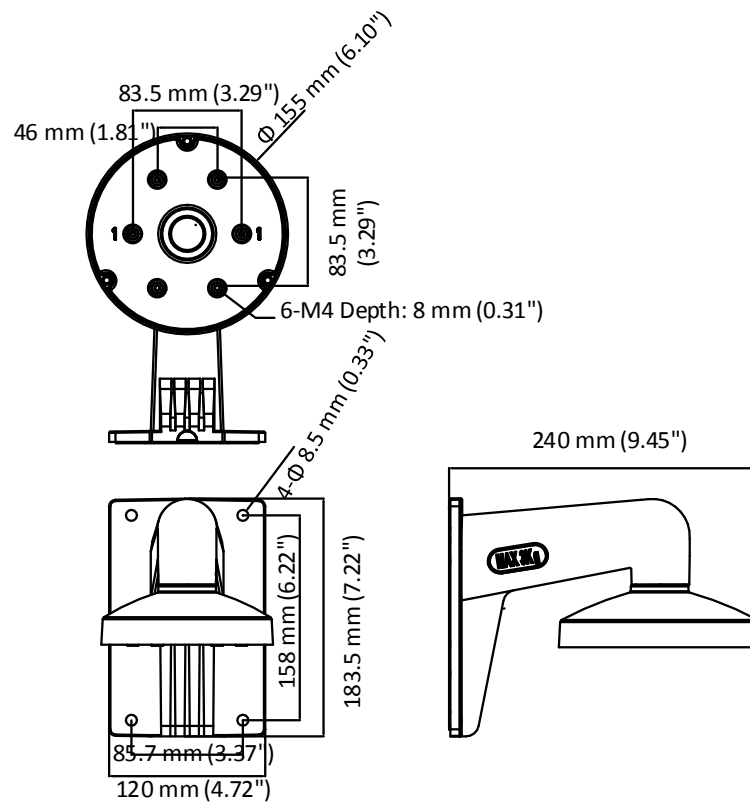

DS-1473ZJ-155 (Black)

Wall Mount

Feature

- Aluminum alloy with surface spray treatment
- The cap facilitates the installation

Dimension

Available Model

DS-1473ZJ-155 (Black)

Parameter

Model	DS-1473ZJ-155 (Black)
Parameters	Wall Mount
Appearance	Hikvision Black
Material	Aluminum Alloy
Dimension	Φ 155 mm × 183.5 mm × 240 mm (6.1" × 7.22" × 9.45")
Weight	Approx. 725 g (1.6 lb.)

Note

- The mount should be installed on the flat surface.
- Waterproof rubber is necessary for outdoor application.
- The wall must be capable of supporting at least 3 times as much as the total weight of the camera and the mount.
- The mount's maximum load capacity is 3 Kg (6.6 lb.).