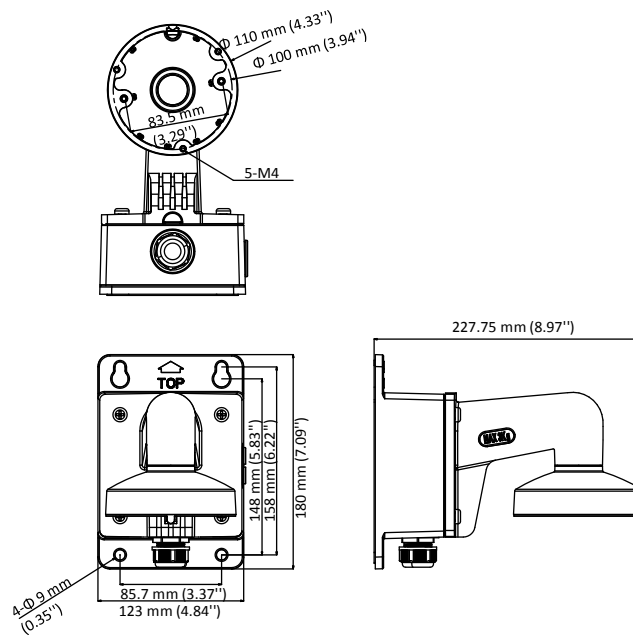

DS-1272ZJ-110B-Black

Wall Mount

Feature

- Aluminum alloy with surface spray treatment
- With cable outlet(s)
- The power box part adopts waterproof design

Dimension

Available Model

DS-1272ZJ-110B-Black

Parameter

Model	DS-1272ZJ-110B-Black
Parameters	Wall Mount
Appearance	Hikvision Black
Material	Aluminum Alloy
Dimension	123 mm × 180 mm × 227.75 mm (4.84" × 7.09" × 8.97")
Weight	Approx. 1205 g (2.66 lb.)

Note

- The mount should be installed on a flat surface.
- The waterproof rubber is necessary for the outdoor application.
- The wall should be capable of supporting at least 3 times as much as the total weight of the camera, and the mount.
- The maximum load capacity of the mount is 4.5 kg (9.92 lb.).