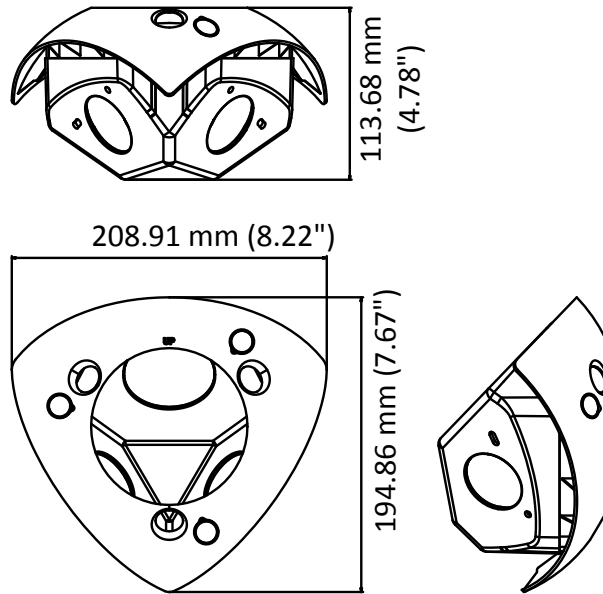

# DS-1274ZJ-DM25

Corner Mount for Dome Camera

## Dimension

## Parameter

Model	DS-1274ZJ-DM25
Parameters	Corner Mount for Dome Camera
Appearance	Hikvision White
Material	Aluminum Alloy & Plastic
Dimension	208.91 mm × 194.86 mm × 113.68 mm (8.22" × 7.67" × 4.78")
Weight	340 g (0.75 lb.)