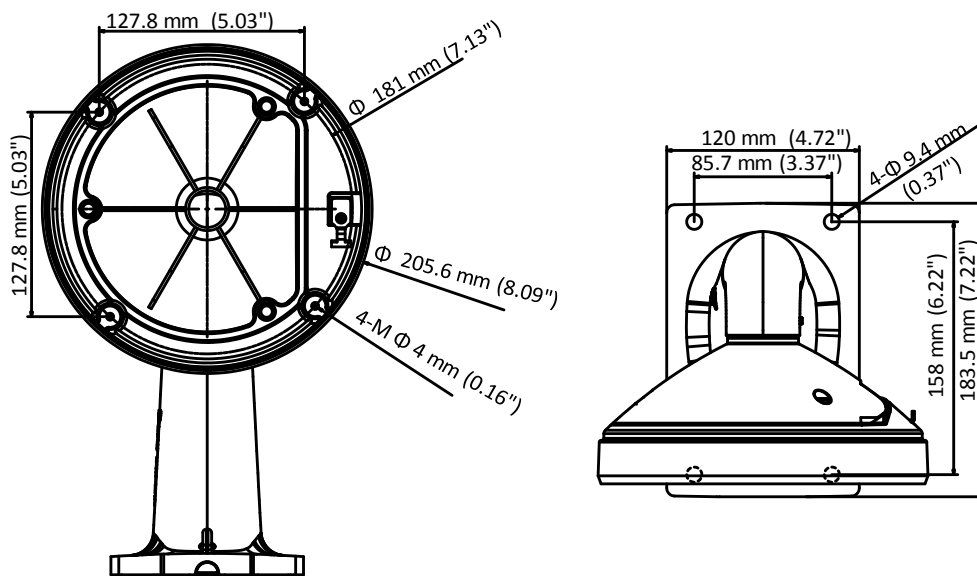

DS-1605ZJ-DM30

Wall Mounting Bracket for Dome Camera

Feature

- Aluminum alloy material with surface spray treatment
- Waterproof design

Dimension

Available Model

DS-1605ZJ-DM30

Parameter

Model	DS-1605ZJ-DM30
Parameters	Wall Mounting Bracket for Dome Camera
Appearance	Hikvision White
Material	Aluminum Alloy
Dimension	205.6 mm × 183.3 mm × 333.6 mm (8.09" × 7.22" × 13.13")
Weight	1620 g (3.57 lb.)

Note

- The bracket should be installed on the flat surface.
- The waterproof rubber is necessary for the outdoor application.
- The wall must be capable of supporting at least 3 times as much as the total weight of the camera and the bracket.
- The bracket's maximum load capacity is 5 Kg (11 lb.).