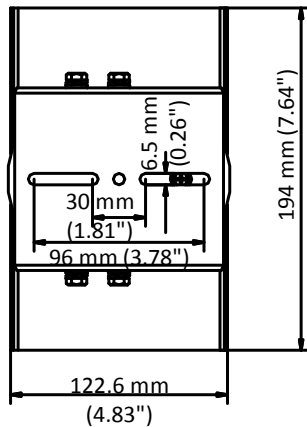

DS-1214ZJ-P

Horizontal Pole Mount

Feature

- The clamps are made of stainless steel
- For horizontal pole mounting

Dimension

Available Model

DS-1214ZJ-P

Parameter

Model	DS-1214ZJ-P
Parameters	Horizontal Pole Mount
Appearance	Platinum grey
Material	Steel
Dimension	122.6 mm × 194 mm × 127.5 mm (4.83" × 7.64" × 5.02")
Weight	1.86 kg (4.10 lb.)

Note

- Load capacity of the pole must be at least 3 times as much as the total weight of the camera, and the mount.
- The mount's maximum load capacity is 6 kg (13.23 lb.).