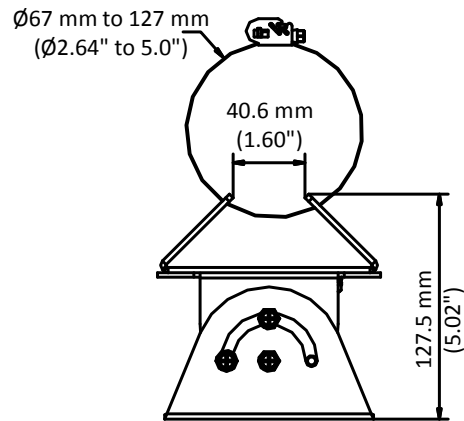

DS-1214ZJ-P

Horizontal Pole Mount

Feature

- The clamps are made of stainless steel
- For horizontal pole mounting

Dimension

Available Model

DS-1214ZJ-P

Parameter

Model	DS-1214ZJ-P
Parameters	Horizontal Pole Mount
Appearance	Platinum grey
Material	Steel
Dimension	122.6 mm × 194 mm × 127.5 mm (4.83" × 7.64" × 5.02")
Weight	1.86 kg (4.10 lb.)

Note

- Load capacity of the pole must be at least 3 times as much as the total weight of the camera, and the mount.
- The mount's maximum load capacity is 6 kg (13.23 lb.).