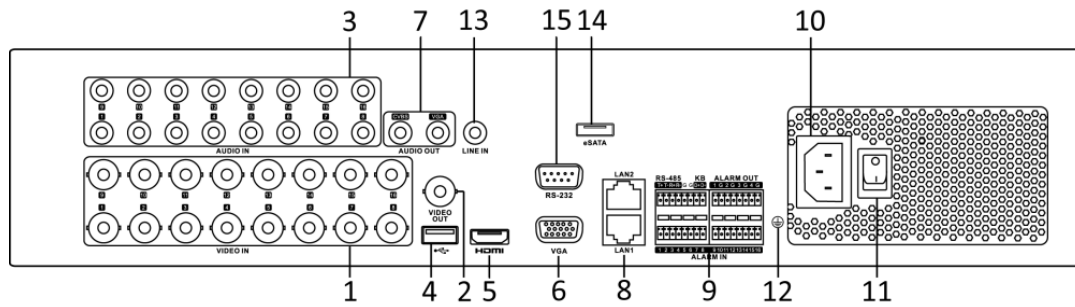

Physical Interfaces

NOTE The rear panel of DS-8108HQHI-K8 provides 8 video input interfaces.

Index	Description	Index	Description
1	VIDEO IN	9	RS-485 Serial Interface, Keyboard Interface, ALARM IN and ALARM OUT
2	VIDEO OUT	10	100 to 240 VAC Power Input
3	AUDIO IN, RCA Connector	11	Power Switch
4	USB Interface	12	GND
5	HDMI Interface	13	LINE IN
6	VGA Interface	14	eSATA Interface
7	CVBS AUDIO OUT and VGA AUDIO OUT	15	RS-232 Serial Interface
8	LAN1 LAN2 Network Interfaces		

Distributed by

Available Models

DS-8108HQHI-K8, DS-8116HQHI-K8

Headquarters

No.555 Qianmo Road, Binjiang District,
Hangzhou 310051, China
T +86-571-8807-5998
overseasbusiness@hikvision.com

Hikvision USA
T +1-909-895-0400
sales.usa@hikvision.com

Hikvision Australia
T +61-2-8589-4233
salesau@hikvision.com

Hikvision India
T +91-22-28469900
sales@pramahikvision.com

Hikvision Canada
T +1-866-200-6690
sales.canada@hikvision.com

Hikvision Thailand
T +662-275-9949
sales.thailand@hikvision.com

Hikvision Europe
T +31-23-5542770
sales.eu@hikvision.com

Hikvision Italy
T +39-0438-6902
info.it@hikvision.com

Hikvision Brazil
T +55 11 3318-0050
Latam.support@hikvision.com

Hikvision Turkey
T +90 (216)521 7070- 7074
sales.tr@hikvision.com

Hikvision Malaysia
T +601-7652-2413
sales.my@hikvision.com

Hikvision UK & Ireland
T +01628-902140
sales.uk@hikvision.com

Hikvision South Africa
Tel: +27 (10) 0351172
sale.africa@hikvision.com

Hikvision France
T +33(0)1-85-330-450
info.fr@hikvision.com

Hikvision Kazakhstan
T +7-727-9730667
nikia.panfilov@hikvision.ru

Hikvision Vietnam
T +84-974270888
sales.vt@hikvision.com

Hikvision UAE
T +971-4-4432090
salesme@hikvision.com

Hikvision Singapore
T +65-6684-4718
sg@hikvision.com

Hikvision Spain
T +34-91-737-16-55
info.es@hikvision.com

Hikvision Tashkent
T +99-87-1238-9438
uzb@hikvision.ru

Hikvision Hong Kong
T +852-2151-1761
Info.hk@hikvision.com

Hikvision Russia
T +7-495-669-67-99
saleru@hikvision.com

Hikvision Korea
T +82-(0)31-731-8817
sales.korea@hikvision.com

Hikvision Poland
T +48-22-460-01-50
info.pl@hikvision.com

Hikvision Indonesia
T +62-21-2933759
Sales.Indonesia@hikvision.com

Hikvision Colombia
sales.colombia@hikvision.com