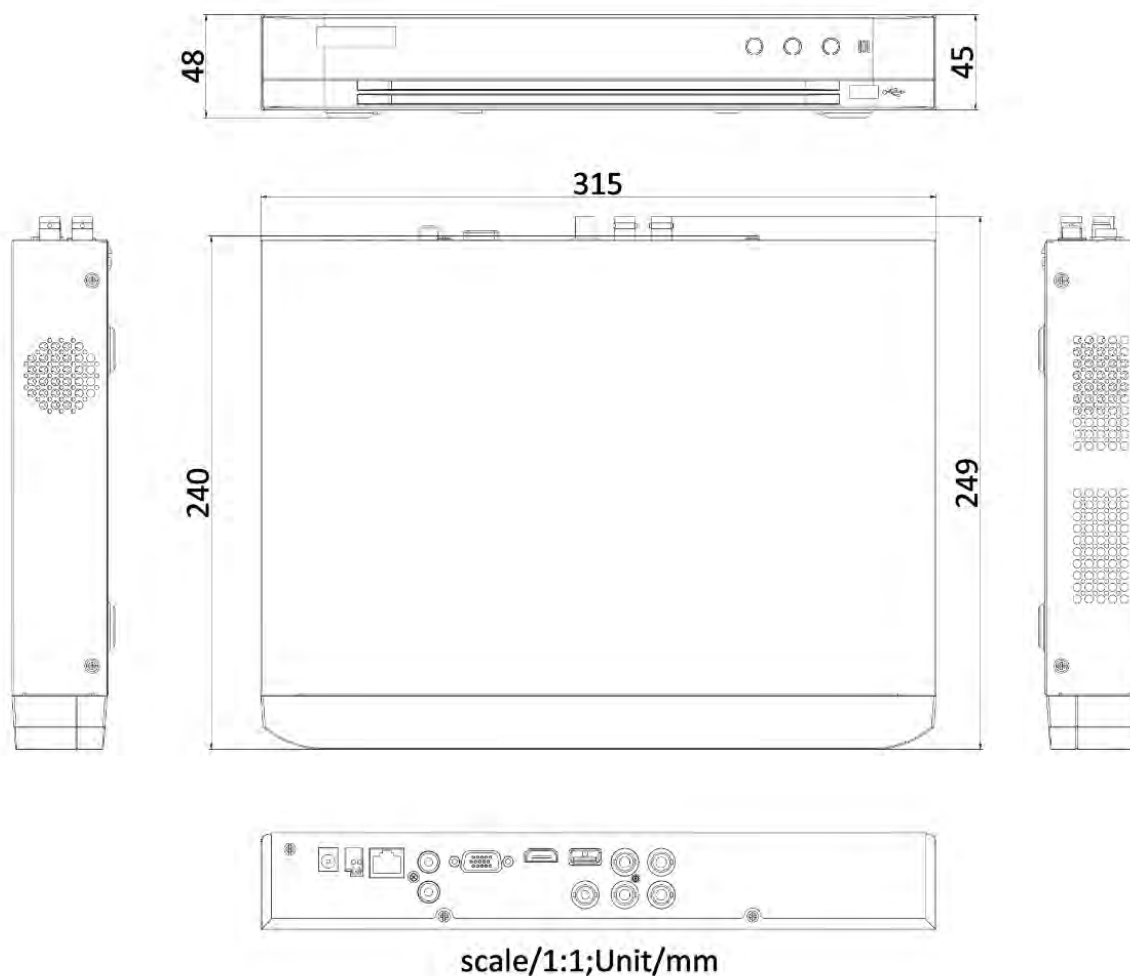

USB Interface	Front panel: 1 × USB 2.0 Rear panel: 1 × USB 2.0
Alarm In/Out	N/A
<b>General</b>	
Power Supply	12 VDC
Consumption	≤ 10 W
Working Temperature	-10 °C to +55 °C (+14 °F to +131 °F)
Working Humidity	10% to 90%
Dimension (W × D × H)	315 × 242 × 45 mm (12.4 × 9.5 × 1.8 inch)
Weight	≤ 1.16 kg (2.6 lb)

## Physical Interface

No.	Description	No.	Description
1	VIDEO IN	7	AUDIO IN, RCA connector
2	USB interface	8	LAN network interface
3	VIDEO OUT	9	RS-485 serial interface
4	HDMI interface	10	12 VDC power input
5	VGA interface	11	GND
6	AUDIO OUT, RCA connector		

## Dimension

scale/1:1;Unit/mm