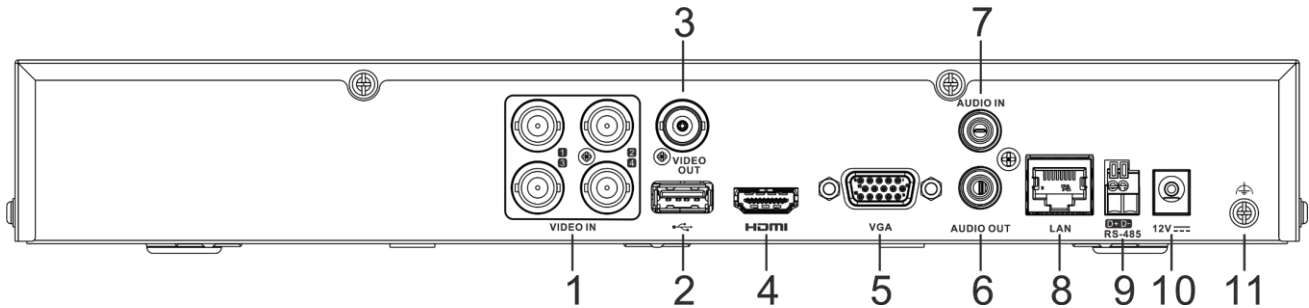

Physical Interface

No.	Description	No.	Description
1	VIDEO IN	7	AUDIO IN, RCA connector
2	USB interface	8	LAN network interface
3	VIDEO OUT	9	RS-485 serial interface
4	HDMI interface	10	12 VDC power input
5	VGA interface	11	GND
6	AUDIO OUT, RCA connector