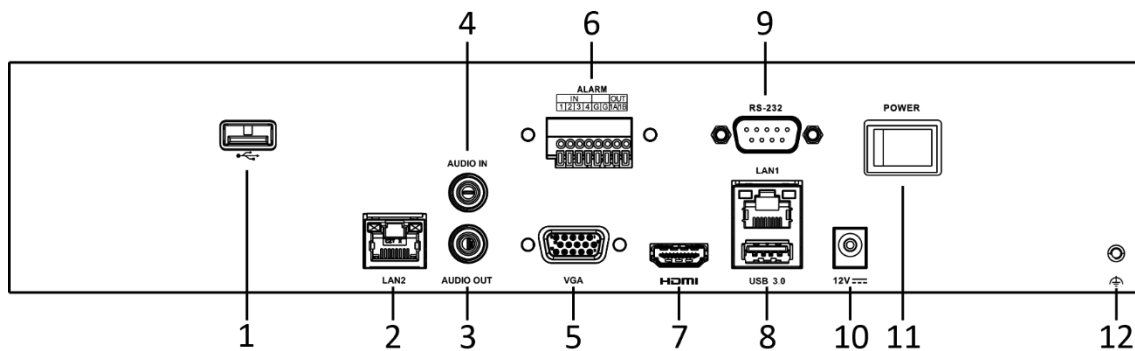

Dimension (W × D × H)	319 × 247 × 70 mm (12.6"× 9.7" × 2.8")
Weight	≤ 3.9 kg (8.6 lb)
Certification	
Obtained certification	CE, FCC, WEEE, CB
FCC	47 CFR Part 15, Subpart B
CE	EN 60950-1, EN 55032, EN50130-4, EN 61000-3-2, EN 61000-3-3

Dimension

Unit: mm

Physical Interface

No.	Description	No.	Description
1	USB 2.0 Interface	7	HDMI Interface
2	LAN2 Interface	8	LAN1 and USB 3.0 Interfaces
3	AUDIO OUT	9	RS-232 Interface
4	AUDIO IN	10	Power Supply
5	VGA Interface	11	Power Switch
6	Alarm In/Alarm Out	12	GND