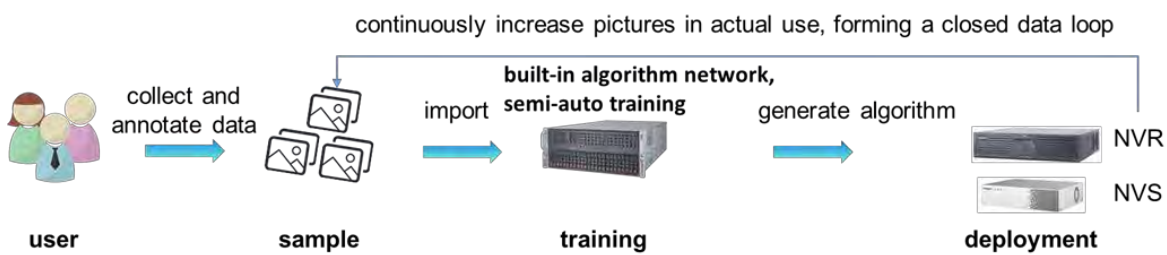

Live view and Playback

- Up to 16-ch@1080p decoding for live view
- Up to 8-ch synchronous playback at 1080p resolution
- HDMI output at up to 4K (3840 × 2160) resolution

Network & Ethernet Access

- 2 self-adaptive 10/100/1000 Mbps Ethernet interfaces
- Hik-Connect for easy network management

Typical Application