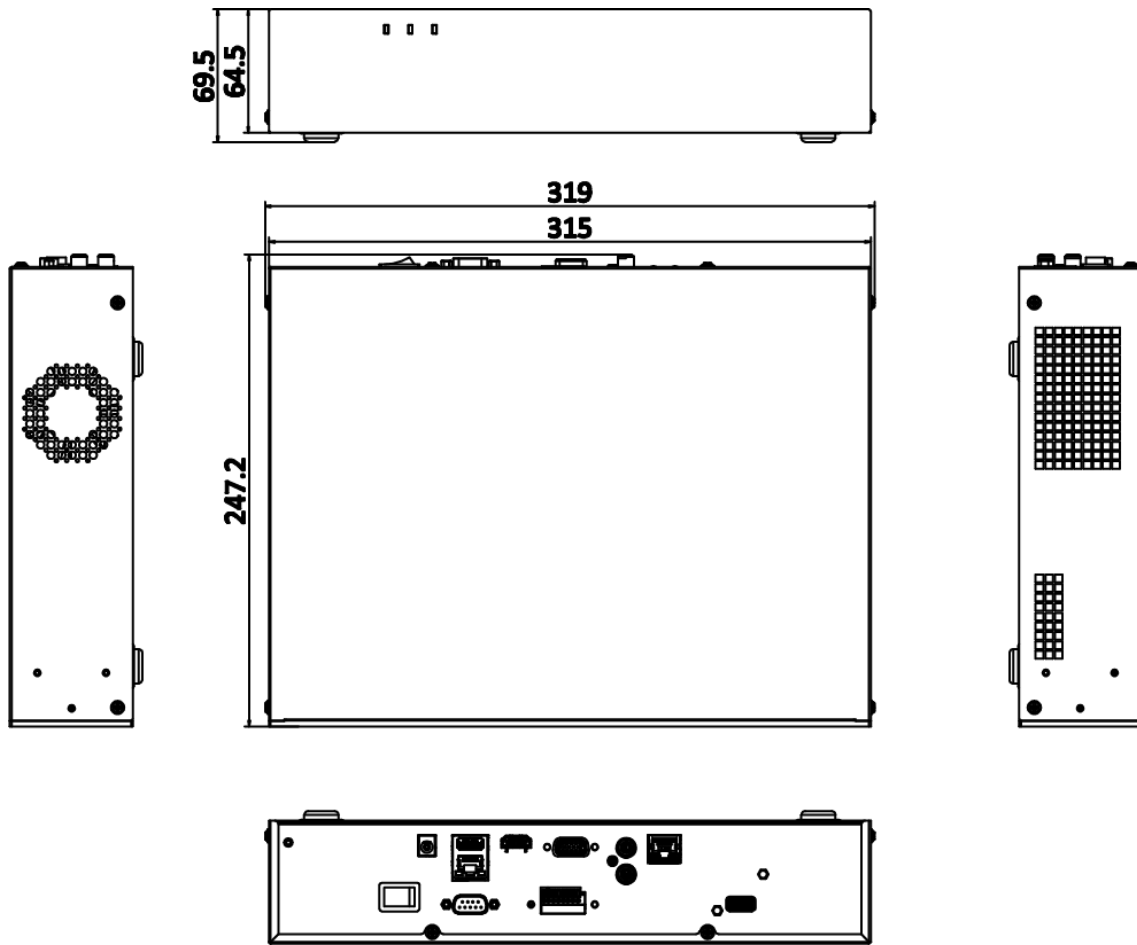

Dimension (W × D × H)	319 × 247 × 70 mm (12.6"× 9.7" × 2.8")
Weight	≤ 3.9 kg (8.6 lb)
Certification	
Obtained certification	CE, FCC, WEEE, CB
FCC	47 CFR Part 15, Subpart B
CE	EN 60950-1, EN 55032, EN50130-4, EN 61000-3-2, EN 61000-3-3

Dimension

Unit: mm

Physical Interface

No.	Description	No.	Description
1	USB 2.0 Interface	7	HDMI Interface
2	LAN2 Interface	8	LAN1 and USB 3.0 Interfaces
3	AUDIO OUT	9	RS-232 Interface
4	AUDIO IN	10	Power Supply
5	VGA Interface	11	Power Switch
6	Alarm In/Alarm Out	12	GND