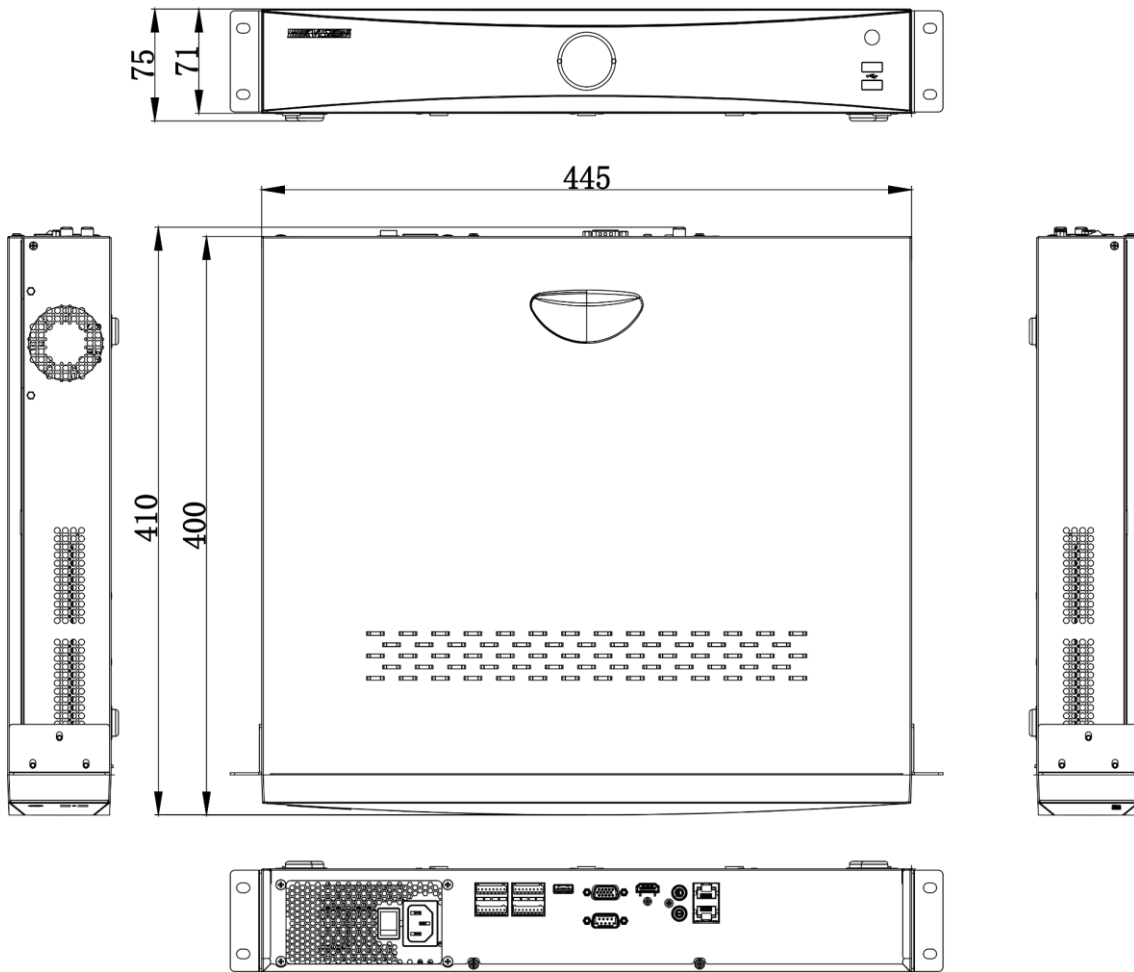

Dimension

scale/1:1;Unit/mm