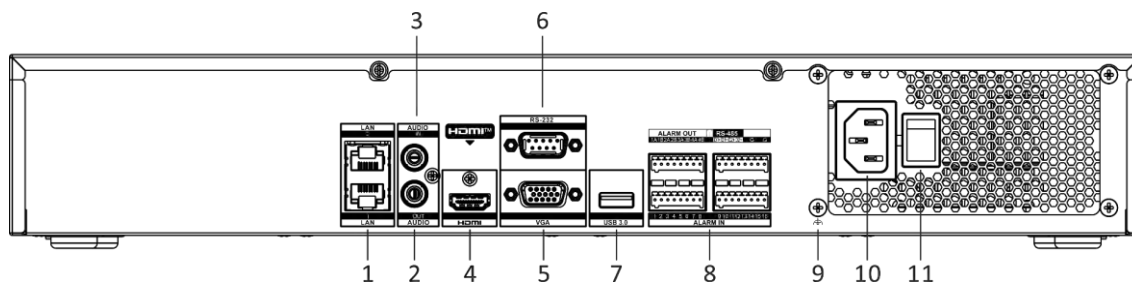

Auxiliary Interface	
SATA	4 SATA interfaces
Capacity	Up to 10 TB capacity for each HDD
Serial Interface	2 RS-485 (half-duplex), 1 RS-232
Alarm In/Out	16/4 (16/9 is optional)
USB Interface	Front panel: 2 × USB 2.0; Rear panel: 1 × USB 3.0
Ctrl 12V	N/A (optional to support)
DC 12V	N/A (optional to support)
General	
Power Supply	100 to 240 VAC, 50 to 60Hz
Consumption	≤ 20 W (without HDD)
Working Temperature	-10 °C to 55 °C (14 °F to 131 °F)
Working Humidity	10 to 90 %
Dimension (W × D × H)	445 × 400 × 75 mm (17.5"× 15.7" × 3.0")
Weight	≤ 5 kg (without HDD, 11 lb.)
Certification	
FCC	Part 15 Subpart B, ANSI C63.4-2014
CE	EN 55032: 2015, EN 61000-3-2, EN 61000-3-3, EN 50130-4, EN 55035: 2017

Note:

Alarm in/out can be optional for certain models. If you select a device model with "/Alarm16+9", then the device will have 16 alarm inputs and 9 alarm outputs.

Dimension

scale/1:1;Unit/mm

Physical Interface

No.	Description	No.	Description
1	LAN 1 and LAN 2 interfaces	7	USB 3.0 interface
2	Audio in	8	Alarm in, alarm out and RS-485
3	Audio out	9	GND
4	HDMI interface	10	Power supply
5	VGA interface	11	Power switch
6	RS-232 serial interface		