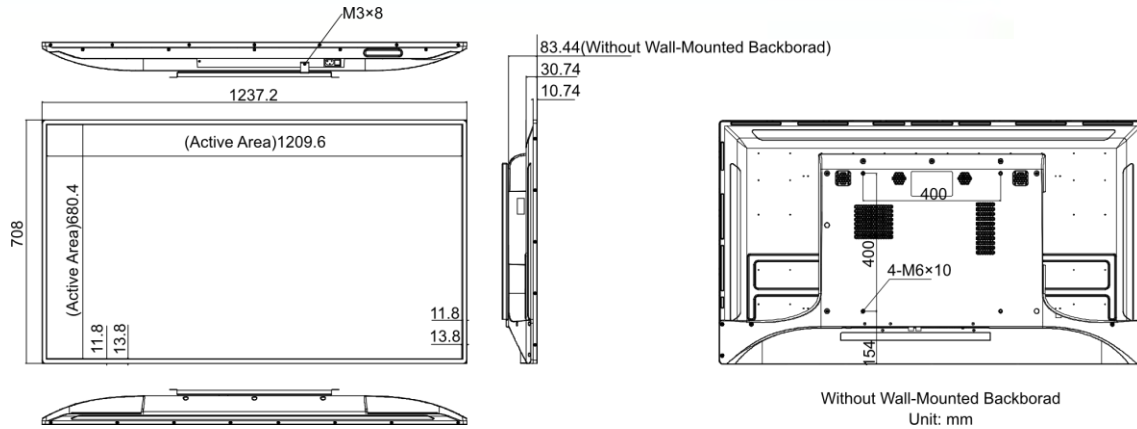

Distributed by

HIKVISION

Headquarters

No.555 Qianmo Road, Binjiang District,
Hangzhou 310051, China
T +86-571-8807-5998
overseasbusiness@hikvision.com

Hikvision USA
T +1-909-895-0400
sales.usa@hikvision.com

Hikvision Australia
T +61-2-8599-4233
salesau@hikvision.com

Hikvision India
T +91-22-28469900
sales@pramahikvision.com

Hikvision Canada
T +1-866-200-6690
sales.canada@hikvision.com

Hikvision Thailand
T +662-275-9949
sales.thailand@hikvision.com

Hikvision Europe
T +31-23-5542770
sales.eu@hikvision.com

Hikvision Italy
T +39-0438-6902
info.it@hikvision.com

Hikvision Brazil
T +55 11 3318-0050
Latam.support@hikvision.com

Hikvision Turkey
T +90 [216]521 7070- 7074
sales.tr@hikvision.com

Hikvision Malaysia
T +601-7652-2413
sales.my@hikvision.com

Hikvision UK & Ireland
T +01628-902140
sales.uk@hikvision.com

Hikvision South Africa
Tel: +27 (10) 0351172
sale.africa@hikvision.com

Hikvision France
T +33(0)1-85-330-450
info.fr@hikvision.com

Hikvision Kazakhstan
T +7-727-9730667
nikia.panfilov@hikvision.ru

Hikvision Vietnam
T +84-974270888
sales.vt@hikvision.com

Hikvision UAE
T +971-4-4432090
salesme@hikvision.com

Hikvision Singapore
T +65-6684-4718
sg@hikvision.com

Hikvision Spain
T +34-91-737-16-55
info.es@hikvision.com

Hikvision Tashkent
T +99-87-1238-9438
uzb@hikvision.ru

Hikvision Hong Kong
T +852-2151-1761
info.hk@hikvision.com

Hikvision Russia
T +7-495-669-67-99
saleru@hikvision.com

Hikvision Korea
T +82-(0)31-731-8817
sales.korea@hikvision.com

Hikvision Poland
T +48-22-460-01-50
info.pl@hikvision.com

Hikvision Indonesia
T +62-21-2933759
Sales.Indonesia@hikvision.com

Hikvision Colombia
sales.colombia@hikvision.com