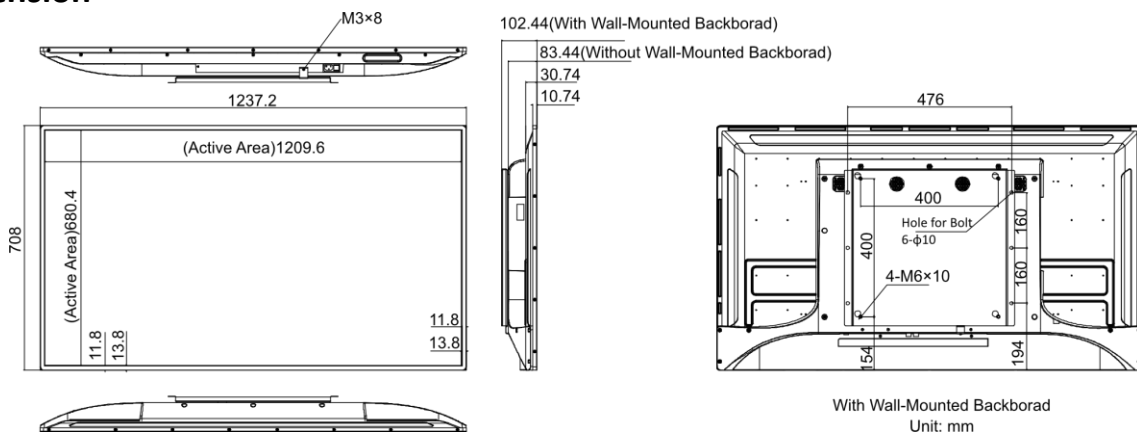

▪ Dimension