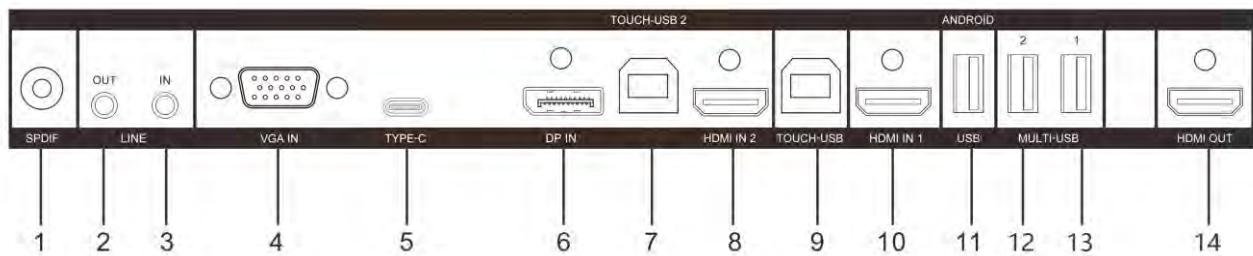

Physical Interface

Interface	Description	Interface	Description
1.SPDI F	SPDI F interface	2.Line OUT	Audio output interface
3.Line IN	Audio input interface	4.VGA IN	Video devices connection interface
5.TYPE-C	Type-C interface	6.DP IN	Display input interface
7.TOUCH-USB 2	Peripheral touch interface	8.HDMI IN 2	HDMI 2 input interface
9.TOUCH-USB	Peripheral touch interface	10.HDMI IN 1	HDMI 1 input interface
11.USB	USB interface	12.MULTI-USB 2	Multi-functional USB interface
13.MULTI-USB 1	Multi-functional USB interface	14.HDMI OUT	HDMI output interface

Installation