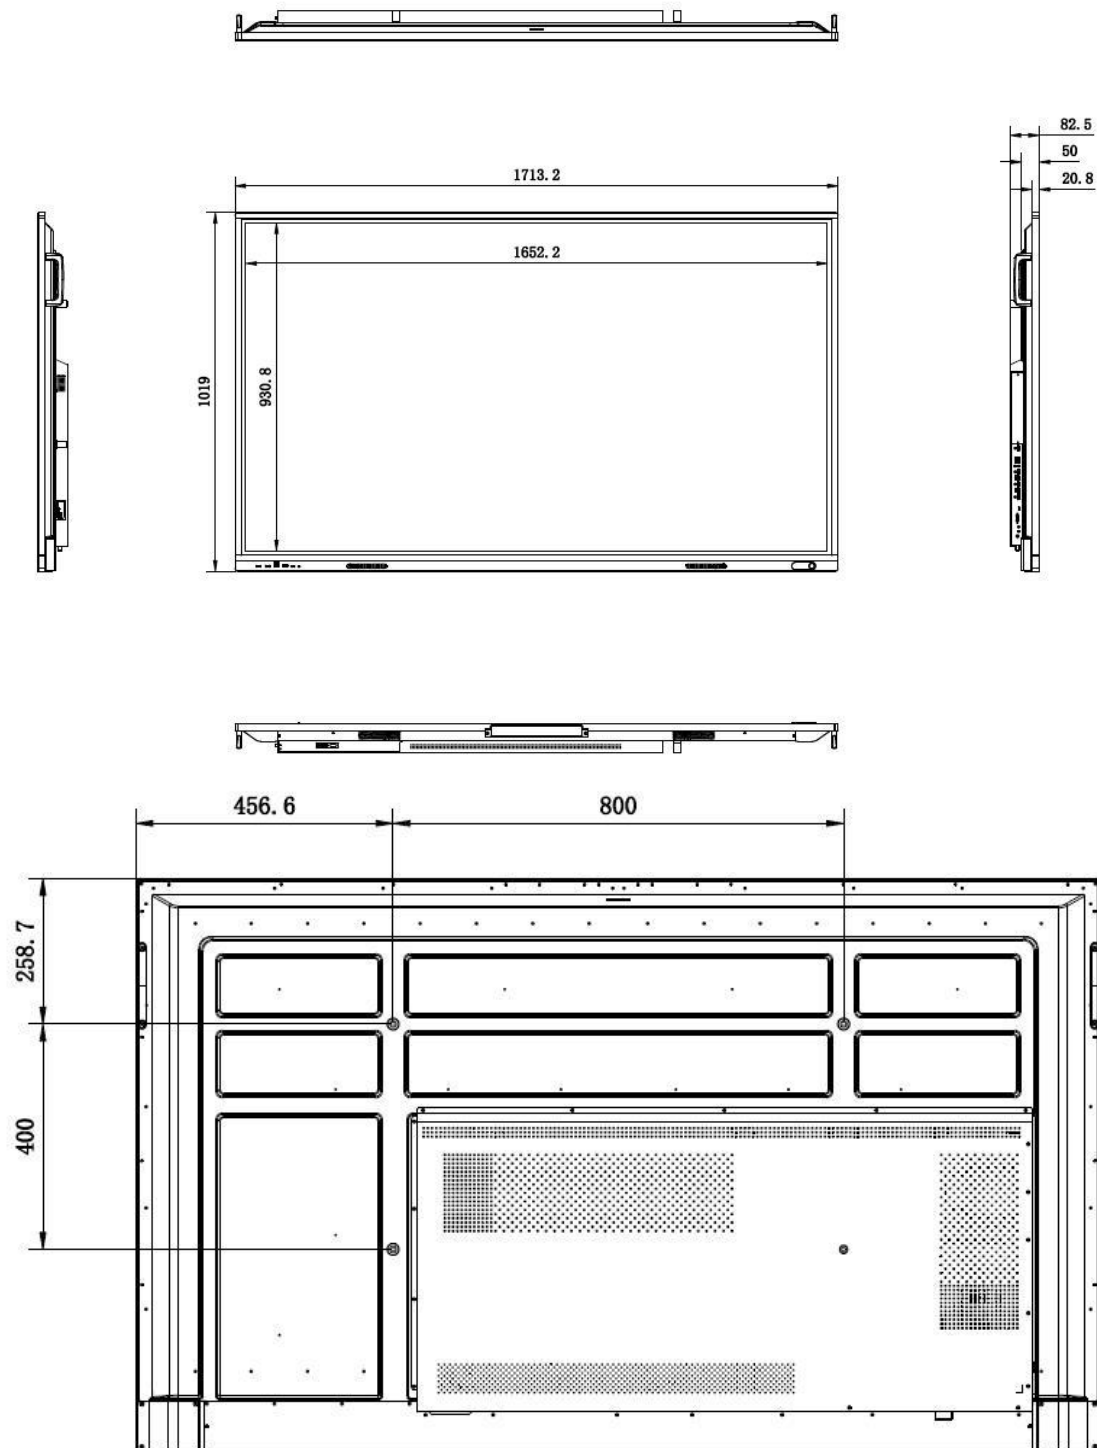

	Audio Input	
	Video & audio output	HDMI Out (HDMI 2.0) × 1, Audio Out × 1, SPDIF Out × 1
	Control interface	TOUCH-USB 3.0 × 3, RS232 × 1
	Network Interface	LAN (1000 Mbps) × 2 WIFI AP&Station, 2.4G/5G IEEE 802.11 a/b/g/n/ac 2 × 2 MIMO (2.4 GHz and 5 GHz) authentication protocols WEP, WPA, WPA2, PSK and 802.1X EAP
	Data Transmission Interface	USB 3.0 × 4, USB 2.0 × 1, Type-C × 2 (Type-C supports USB 2.0, DP 1.2, and charging functions; side charging 15 W, front charging 65 W)
Power	Standby Consumption	≤ 0.5 W
	Average Consumption	< 150W
Working Environment	Working Temperature	0 °C to 40 °C (32 °F to 104°F)
	Working Humidity	10%~90% RH
General	VESA	800 mm × 400 mm (4 × M8-25 mm)
	Power Supply	100 to 240 VAC, 50/60 Hz
	Product dimensions	1713.2 mm × 1019 mm × 82.5 mm
	Accessory	Wall mount bracket, hook, user manual, touch writing pen, packing list, 3M touch USB cable, 3M HDMI cable (2.0), 1.5m power cable (European standard), Bluetooth remote control.
	Package Dimensions (W × H × D)	1937 mm × 264 mm × 1222 mm
	Net Weight	50.23 kg
	Gross Weight	66.62 kg
	NFC	Support screen mirroring by Android phones.

Physical Interface

Interface	Description	Interface	Description
1.SPDI F	SPDI F interface	2.Line OUT	Audio output interface
3.Line IN	Audio input interface	4.VGA IN	Video devices connection interface
5.TYPE-C	Type-C interface	6.DP IN	Display input interface
7.TOUCH-USB 2	Peripheral touch interface	8.HDMI IN 2	HDMI 2 input interface
9.TOUCH-USB	Peripheral touch interface	10.HDMI IN 1	HDMI 1 input interface
11.USB	USB interface	12.MULTI-USB 2	Multi-functional USB interface
13.MULTI-USB 1	Multi-functional USB interface	14.HDMI OUT	HDMI output interface

Installation

▪ Available Model

DS-D5C75RB/A

▪ Dimension

Headquarters

No.555 Qianmo Road, Binjiang District,
Hangzhou 310051, China
T +86-571-8807-5998
www.hikvision.com

Follow us on social media to get the latest product and solution information.