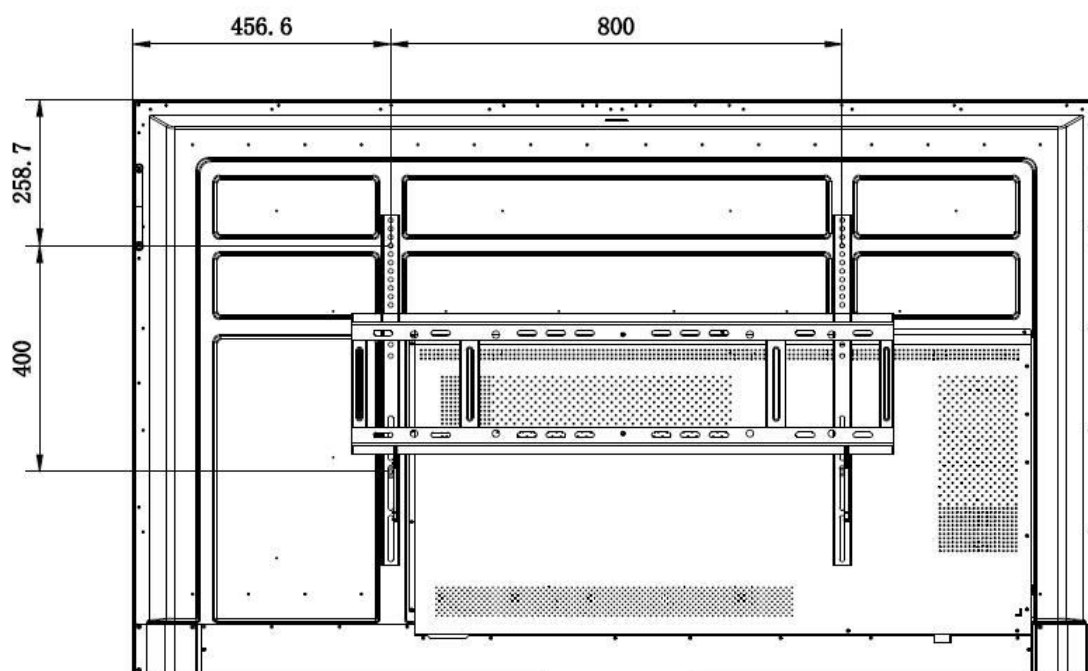

Installation

▪ Available Model

DS-D5C75RB/A

▪ Dimension

Headquarters

No.555 Qianmo Road, Binjiang District,
Hangzhou 310051, China
T +86-571-8807-5998
www.hikvision.com

Follow us on social media to get the latest product and solution information.