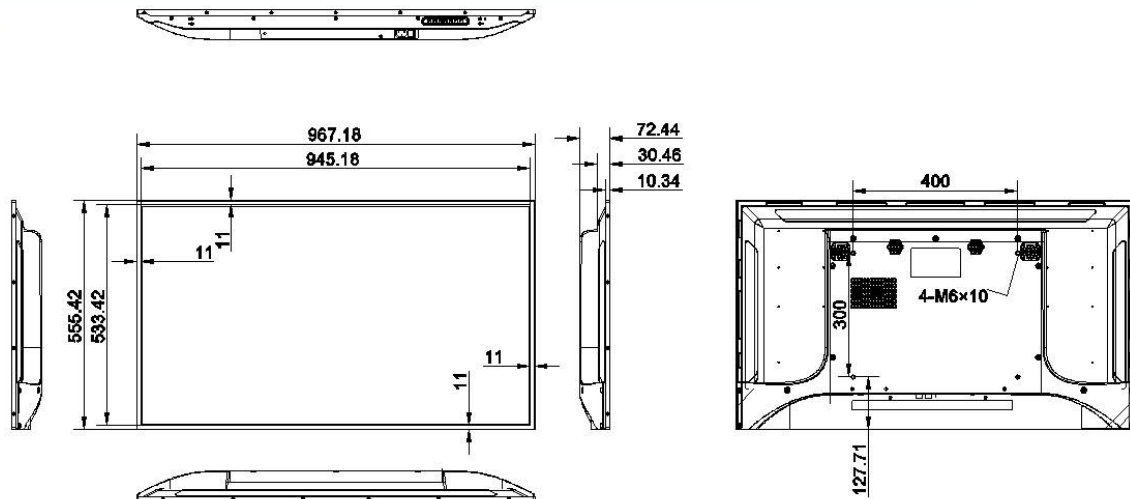

Distributed by

HIKVISION

Headquarters

No.555 Qianmo Road, Binjiang District,
Hangzhou 310051, China
T +86-571-8807-5998
overseasbusiness@hikvision.com

Hikvision USA
T +1-909-895-0400
sales.usa@hikvision.com

Hikvision Australia
T +61-2-8599-4233
salesau@hikvision.com

Hikvision India
T +91-22-28469900
sales@pramahikvision.com

Hikvision Canada
T +1-866-200-6690
sales.canada@hikvision.com

Hikvision Thailand
T +662-275-9949
sales.thailand@hikvision.com

Hikvision Europe
T +31-23-5542770
sales.eu@hikvision.com

Hikvision Italy
T +39-0438-6902
info.it@hikvision.com

Hikvision Brazil
T +55 11 3318-0050
Latam.support@hikvision.com

Hikvision Turkey
T +90 [216]521 7070- 7074
sales.tr@hikvision.com

Hikvision Malaysia
T +601-7652-2413
sales.my@hikvision.com

Hikvision UK & Ireland
T +01628-902140
sales.uk@hikvision.com

Hikvision South Africa
Tel: +27 (10) 0351172
sale.africa@hikvision.com

Hikvision France
T +33(0)1-85-330-450
info.fr@hikvision.com

Hikvision Kazakhstan
T +7-727-9730667
nikia.panfilov@hikvision.ru

Hikvision Vietnam
T +84-974270888
sales.vt@hikvision.com

Hikvision UAE
T +971-4-4432090
salesme@hikvision.com

Hikvision Singapore
T +65-6684-4718
sg@hikvision.com

Hikvision Spain
T +34-91-737-16-55
info.es@hikvision.com

Hikvision Tashkent
T +99-87-1238-9438
uzb@hikvision.ru

Hikvision Hong Kong
T +852-2151-1761
info.hk@hikvision.com

Hikvision Russia
T +7-495-669-67-99
saleru@hikvision.com

Hikvision Korea
T +82-(0)31-731-8817
sales.korea@hikvision.com

Hikvision Poland
T +48-22-460-01-50
info.pl@hikvision.com

Hikvision Indonesia
T +62-21-2933759
Sales.Indonesia@hikvision.com

Hikvision Colombia
sales.colombia@hikvision.com