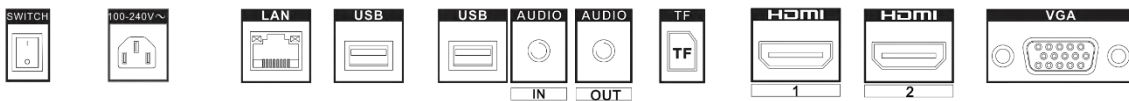

Net Weight	11.39 kg (25.11 lb.)
	Gross Weight	14.75 kg (35.52 lb.)
	Packing List	Digital signage × 1, power cord × 1, remote control × 1, wall-mounted backboard × 1, package of mounting bolts × 1, wall-mounted screw × 4, desiccative × 1, quick start guide × 1

▪ Available Model

DS-D6043UN-B

▪ Physical Interface