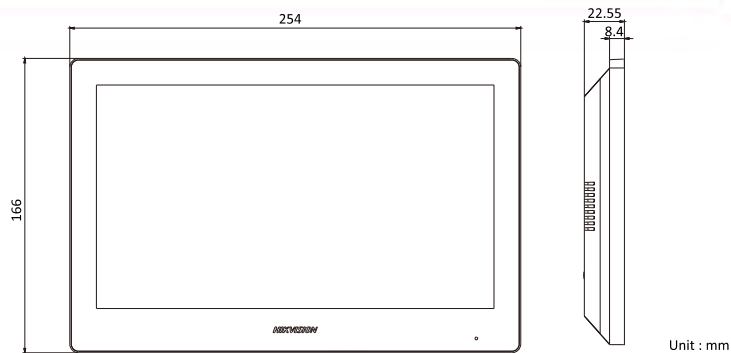

Typical Application

Specification

System parameters	
Memory	128 MB
Flash	32 MB
Operation system	Embedded Linux operation system
Display parameters	
Display screen	10.1-inch colorful TFT screen
Display resolution	1024 × 600
Operation method	Capacitive touch screen
Audio parameters	
Audio input	Built-in omnidirectional microphone
Audio output	Built-in loudspeaker
Audio compression standard	G.711 U
Audio compression rate	64 Kbps
Audio quality	Noise suppression and echo cancellation
Network parameters	
Wired network	10/100 Mbps self-adaptive
Wireless network	Wi-Fi 802.11b/g/n
Network protocol	TCP/IP, SIP, RTSP
Network interface	1 RJ-45 10/100 Mbps self-adaptive
Alarm input	8-ch alarm inputs
Relay output	2
TF card	Max to 32 G, SD 2.0 or lower version
RS-485	1
General	
Power supply	IEEE802.3af, standard PoE 12 VDC/1 A
Power consumption	≤ 6 W
Working temperature	-10 °C to 55 °C (14 °F to 131 °F)
Working humidity	10% to 90%
Material	PC + ABS
Dimensions	254 mm × 166 mm × 14.7 mm (10.0" × 6.5" × 0.58")
Weight	1118 g (with packaging) 660 g (without packaging)

Available Model

DS-KH8520-WTE1

Dimension

Appearance and Interfaces

No.	Description	No.	Description
1	Screen	5	Loudspeaker
2	Microphone	6	SD Card Slot
3	Debug Port	7	Alarm Terminal
4	Network Interface	8	Power Supply