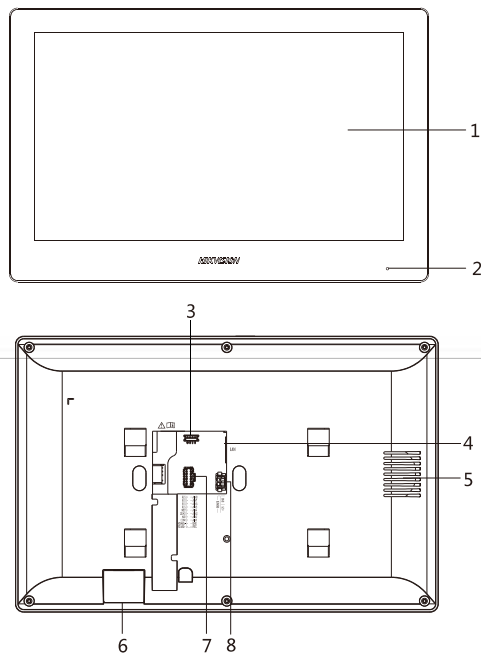

Typical Application

Specification

System parameters	
Memory	128 MB
Flash	32 MB
Operation system	Embedded Linux operation system
Display parameters	
Display screen	10.1-inch colorful TFT screen
Display resolution	1024 × 600
Operation method	Capacitive touch screen
Audio parameters	
Audio input	Built-in omnidirectional microphone
Audio output	Built-in loudspeaker
Audio compression standard	G.711 U
Audio compression rate	64 Kbps
Audio quality	Noise suppression and echo cancellation
Network parameters	
Wired network	10/100 Mbps self-adaptive
Wireless network	Wi-Fi 802.11b/g/n
Network protocol	TCP/IP, SIP, RTSP
Network interface	1 RJ-45 10/100 Mbps self-adaptive
Alarm input	8-ch alarm inputs
Relay output	2
TF card	Max to 32 G, SD 2.0 or lower version
RS-485	1
General	
Power supply	IEEE802.3af, standard PoE 12 VDC/1 A
Power consumption	≤ 6 W
Working temperature	-10 °C to 55 °C (14 °F to 131 °F)
Working humidity	10% to 90%
Material	PC + ABS
Dimensions	254 mm × 166 mm × 14.7 mm (10.0" × 6.5" × 0.58")
Weight	1118 g (with packaging) 660 g (without packaging)

Available Model

DS-KH8520-WTE1

Dimension

Appearance and Interfaces

No.	Description	No.	Description
1	Screen	5	Loudspeaker
2	Microphone	6	SD Card Slot
3	Debug Port	7	Alarm Terminal
4	Network Interface	8	Power Supply