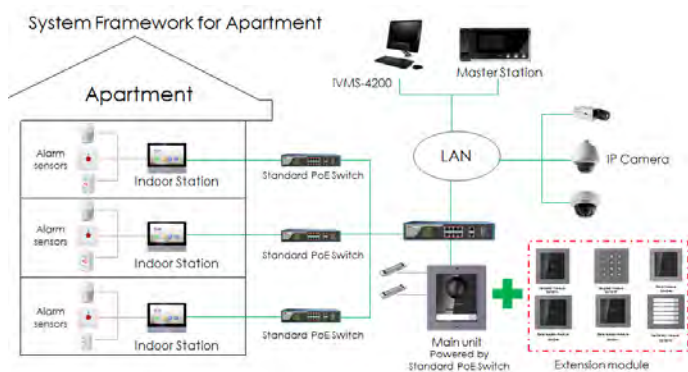

Typical Application