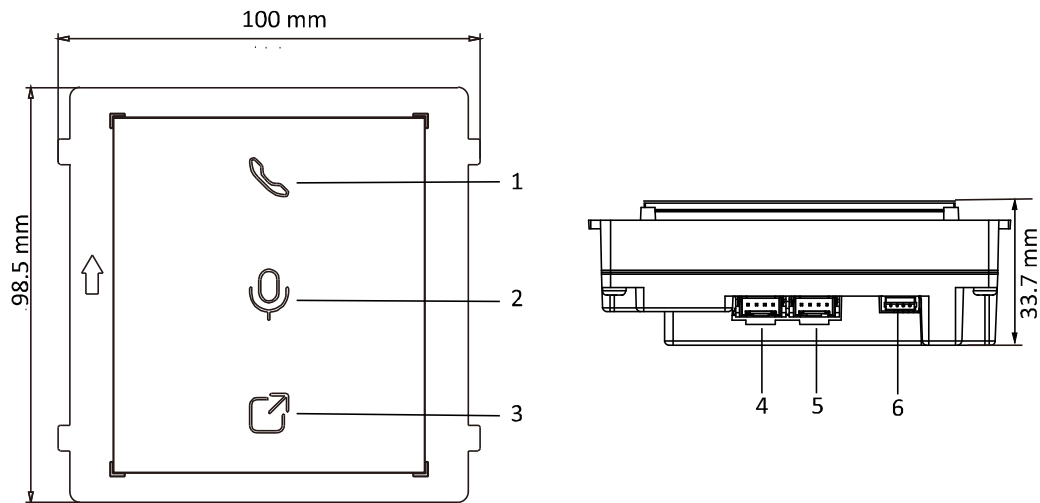

DS-KD-IN Indicator Module

Key Feature

- Indicates the device status: calling, opening door and two-way audio
- Backlight compensation
- Easy to and extend

Available Model

DS-KD-IN

Specification

Model		DS-KD-IN
System parameter	Processor	Embedded MCU Processor
Interfaces	Module-connecting	2(1 Input, 1 Output)
	Debug	1
General	DIP switch	8
	Power input	12 VDC(Powered by the other module)
	Power output	12 VDC(Powered for the other module)
	Power consumption	≤2W
	Working temperature	-40° C to +60° C(-40° F to 140° F)
	Working humidity	10% to 95%
	IP protection level	IP65
	Installation	Flush Mounting, Surface Mounting
	Dimensions (L × W × H)	98.5 mm × 100 mm × 33.7 mm (3.87" × 3.95" × 1.33")

Appearance and Interface

No.	Description
1	Calling Indicator
2	Two-way Audio Indicator
3	Unlock Indicator
4	Module-connecting Interface(output)
5	Module-connecting Interface(input)
6	Debug Port

Typical Application