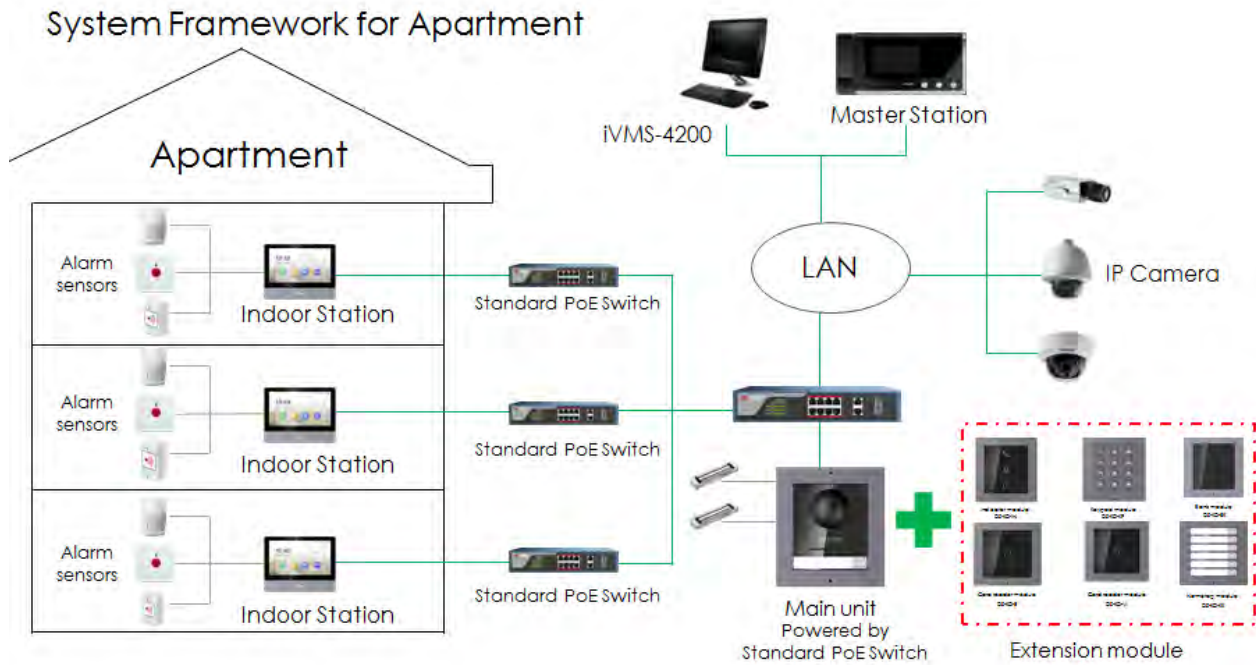

DS-KD-IN Indicator Module

Key Feature

- Indicates the device status: calling, opening door and two-way audio
- Backlight compensation
- Easy to and extend

Available Model

DS-KD-IN

Specification

Model		DS-KD-IN
System parameter	Processor	Embedded MCU Processor
Interfaces	Module-connecting	2(1 Input, 1 Output)
	Debug	1
General	DIP switch	8
	Power input	12 VDC(Powered by the other module)
	Power output	12 VDC(Powered for the other module)
	Power consumption	≤2W
	Working temperature	-40° C to +60° C(-40° F to 140° F)
	Working humidity	10% to 95%
	IP protection level	IP65
	Installation	Flush Mounting, Surface Mounting
	Dimensions (L × W × H)	98.5 mm × 100 mm × 33.7 mm (3.87" × 3.95" × 1.33")

Appearance and Interface

No.	Description
1	Calling Indicator
2	Two-way Audio Indicator
3	Unlock Indicator
4	Module-connecting Interface(output)
5	Module-connecting Interface(input)
6	Debug Port

Typical Application