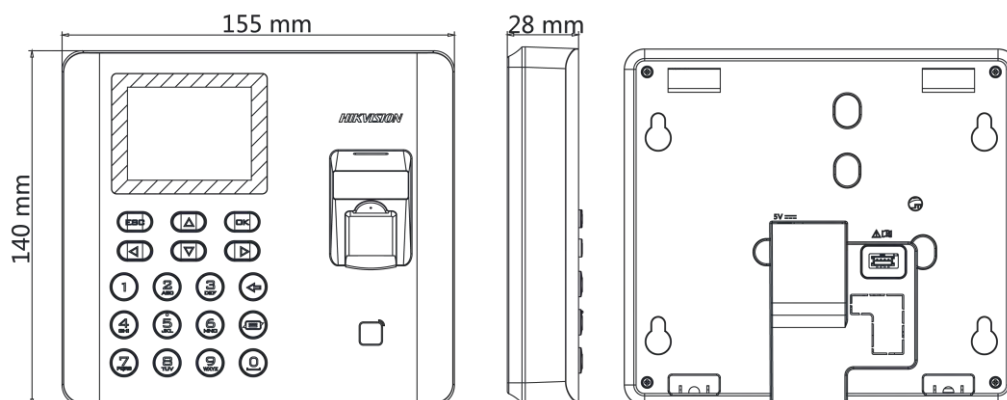

▪ Specification

System	
Operating system	Linux
Screen	
Screen Size	2.4-inch
Type	LCD-TFT display screen
Audio	
Audio output	1 loudspeaker, 1 buzzer
Network	
Wired network	TCP/IP, 10/100Mbps, self-adaptive
Wi-Fi	Support
Interface	
Network interface	1
USB	1
Capacity	
Fingerprint capacity	3000
Event capacity	100,000
Authentication	
Fingerprint module	Optical fingerprint module
Fingerprint comparing mode	1:1 and 1:N
Fingerprint recognition duration	< 1 s
Fingerprint FAR	≤ 0.001 %
Fingerprint FRR	≤ 0.01 %
Others	
Indicator	Power/status (red/green)
Battery	Support
Power supply	5 VDC/1 A
Working temperature	-10 °C to +55 °C (14 °F to +131 °F)
Working humidity	10% to 90% (no condensing)
Color	Black
Dimensions	140 mm × 155 mm × 30 mm (5.51" × 6.01" × 1.18")
Application environment	Indoor
Installation	Surface mounting, desk stand

▪ Dimension

▪ Available Model

DS-K1A802AF-B