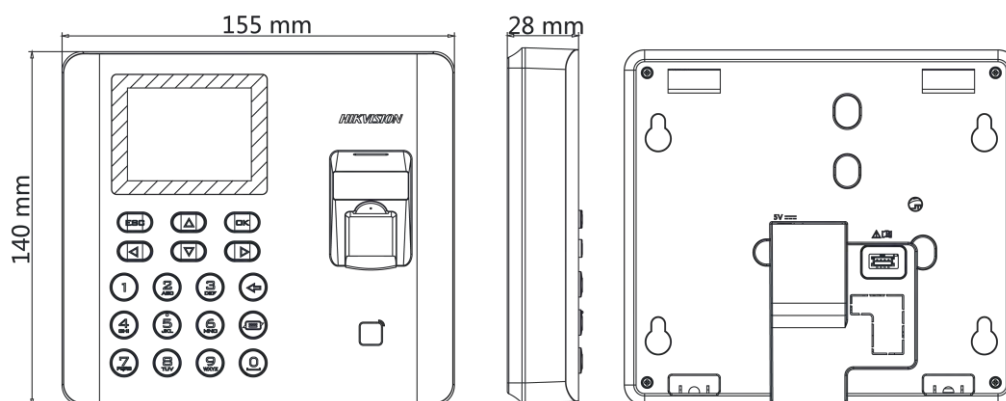

▪ Specification

System	
Operating system	Linux
Screen	
Screen size	2.4-inch
Type	LCD-TFT display screen
Audio	
Audio output	1 loudspeaker, 1 buzzer
Network	
Wired network	TCP/IP, 10/100Mbps, self-adaptive
Wi-Fi	Support
Interface	
Network interface	1
USB	1
Capacity	
Card capacity	3000
Fingerprint capacity	3000
Event capacity	100,000
Authentication	
Card type	Mifare 1 card
Card reading distance	0 to 5 cm
Card reading duration	< 1 s
Fingerprint module	Optical fingerprint module
Fingerprint comparing mode	1:1 and 1:N
Fingerprint recognition duration	< 1 s
Fingerprint FAR	≤ 0.001 %
Fingerprint FRR	≤ 0.01 %
Others	
Indicator	Power/status (red/green)
Battery	Support
Power supply	5 VDC/1 A
Working temperature	-10 °C to +55 °C (14 °F to +131 °F)
Working humidity	10% to 90% (no condensing)
Color	Black
Dimensions	140 mm × 155 mm × 30 mm (5.51" × 6.01" × 1.18")
Application environment	Indoor
Installation	Surface mounting, desk stand

▪ Dimension

▪ Available Model

DS-K1A802AMF-B