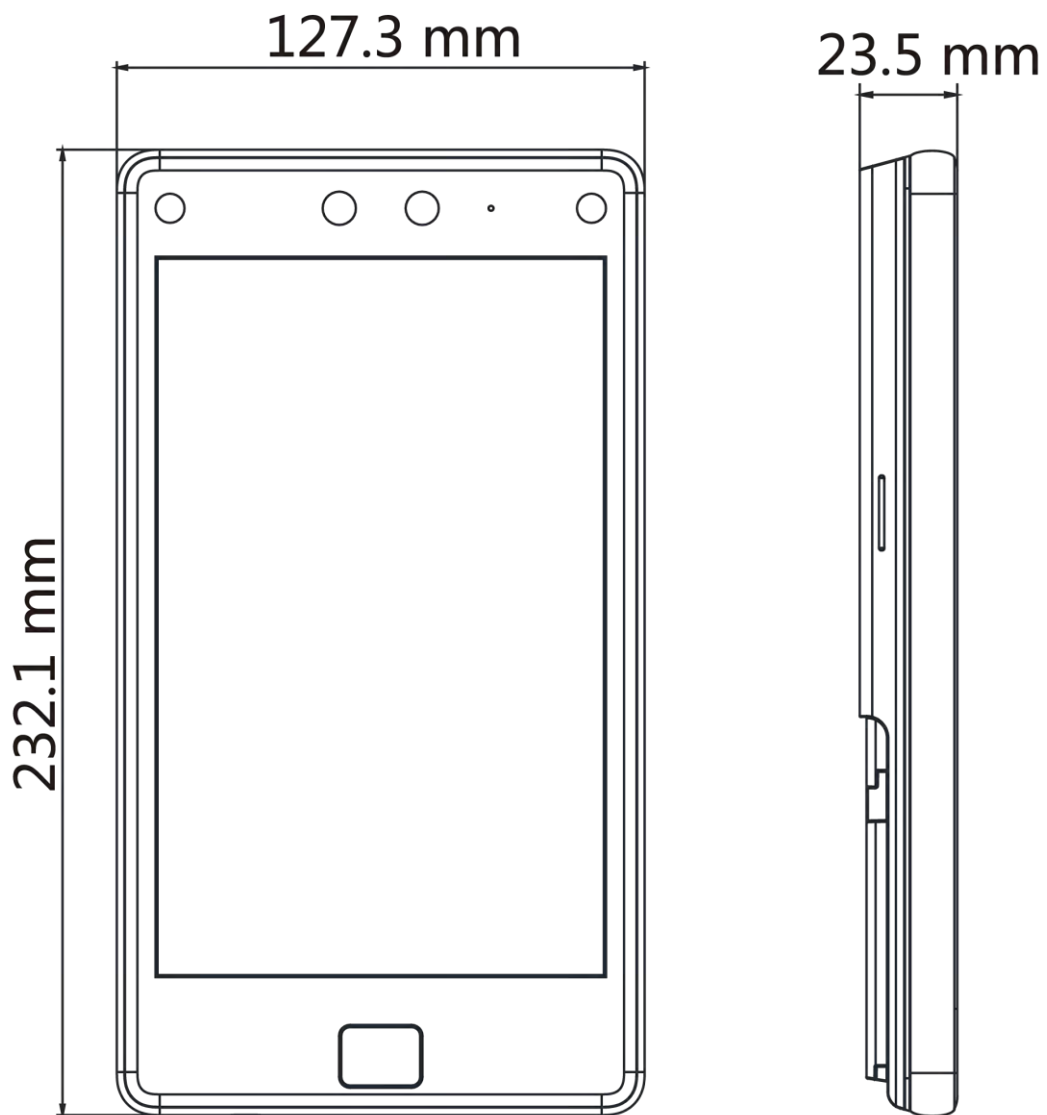

▪ Dimension

▪ Accessory

▪ Optional

DS-KAB6-D1 Base Bracket	DS-KAB6-ZU1 Brackets for face terminals	DS-KAB671-P2 Stand Stick	DS-KAB6-W1 Bracket