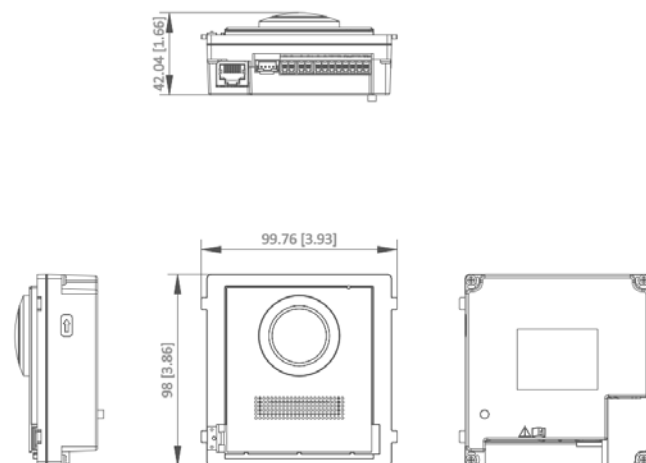

Wiegand	/
TF card	/
Alarm output	/
Lock control	2 relays, Max. 30 VDC, 2 A
Door contact input	2
Two-Wire IP interface	/
General	
Button	/
Installation	Surface mounting, flush mounting
Indicator	/
Weight	Net weight: 410 g Gross weight: 581 g
Protective level	IP65
Working temperature	-40 °C to 60 °C (-40 °F to 140 °F)
Working humidity	10% to 95% (no-condensing)
Dimension (W × H × D)	98 mm × 100 mm × 42 mm (3.86" × 3.94" × 1.65")
Battery	/
Power supply	12 VDC, 500 mA, IEEE 802.3af, PoE
Application environment	Outdoor
Power consumption	≤ 5 W
Language	English,French,Portuguese,BrazilianPortuguese,Spanish,Russian,German,Italian,Polish, Turkish,Vietnamese,Arabic,Czech,Hungarian,Dutch,Romanian,Bulgarian,Ukrainian,Croa tian,Serbian,Greek,Slovak

▪ Available Model

DS-KD8003-IME1(B)/NS

▪ Dimension

Unit:mm [inch]

SCALE 1:1